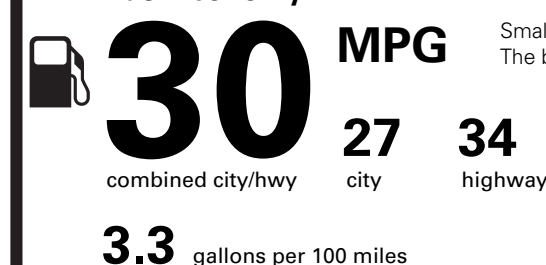

PRICE INFORMATION

BASE PRICE	\$28,150.00
TOTAL OPTIONS/OTHER	840.00
TOTAL VEHICLE & OPTIONS/OTHER	28,990.00
DESTINATION & DELIVERY	1,495.00

EPA DOT Fuel Economy and Environment

Gasoline Vehicle

Fuel Economy

Small SUVs range from 14 to 118 MPG. The best vehicle rates 140 MPGe.

You save \$750

in fuel costs over 5 years compared to the average new vehicle.

Annual fuel cost

\$1,750

Fuel Economy & Greenhouse Gas Rating (tailpipe only)