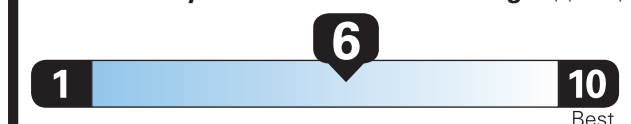

Small SUVs range from 14 to 118 MPG. The best vehicle rates 140 MPGe.

You save \$750

in fuel costs over 5 years compared to the average new vehicle.

Annual fuel cost

\$1,750

Fuel Economy & Greenhouse Gas Rating (tailpipe only)