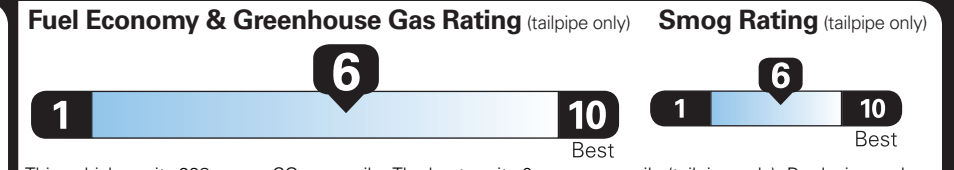

This vehicle emits 298 grams CO₂ per mile. The best emits 0 grams per mile (tailpipe only). Producing and distributing fuel also create emissions; learn more at fueleconomy.gov.

Actual results will vary for many reasons, including driving conditions and how you drive and maintain your vehicle. The average new vehicle gets 29 MPG and costs $8,500 to fuel over 5 years. Cost estimates are based on 15,000 miles per year at $3.30 per gallon. MPGe is miles per gasoline gallon equivalent. Vehicle emissions are a significant cause of climate change and smog.

fueleconomy.gov

Calculate personalized estimates and compare vehicles