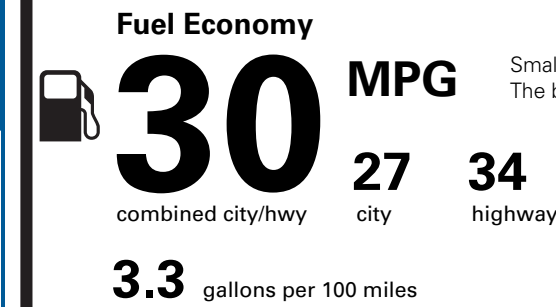

INTERIOR

- DUAL VISOR VANITY MIRRORS
- DUAL ZONE AUTO CLIMATE CTL
- ILLUMINATED ENTRY SYSTEM
- MAP POCKETS-PASSENGER
- POWERPOINTS-12V, USB A & C
- REAR SEAT CUPHOLDERS AND ARMREST
- ROTARY GEAR SHIFT DIAL
- STEERING:TILT/TELESCOPE, CRUISE & AUDIO CONTROLS

FUNCTIONAL

- 4G MODEM
- BLIS W/CROSS-TRAFFIC ALERT
- ELECTRIC PARKING BRAKE
- FORD APP
- INTELLIGENT ACCESS W/PUSH BUTTON START
- REFRESH95
- SIRIUSXM® W/360L- NA AK&HI

SAFETY/SECURITY

- ADVANCETRAC™ WITH RSC®
- AIRBAG - DRIVER KNEE
- AIRBAGS - DUAL STAGE FRONT
- AIRBAGS - FRONT SEAT MOUNTED SIDE IMPACT
- AIRBAGS - SAFETY CANOPY®
- LATCH CHILD SAFETY SYSTEM
- PERSONAL SAFETY SYSTEM™
- SECURILOCK® ANTI-THEFT SYS
- SOS POST-CRASH ALERT SYS™
- TIRE PRESSURE MONIT SYS

WARRANTY

- 3YR/36,000 BUMPER / BUMPER
- 5YR/60,000 POWERTRAIN
- 5YR/60,000 ROADSIDE ASSIST

INCLUDED ON THIS VEHICLE

(MSRP)

EQUIPMENT GROUP 200A

OPTIONAL EQUIPMENT/OTHER

225/65R17 102H A/S BSW TIRES	
COLD WEATHER PACKAGE	995.00
.HEATED STEERING WHEEL	
.MIRROR-PWR/HTD GLASS	
.REMOTE START SYSTEM	
.HEATED FRONT ROW SEATS	
MINI SPARE WHEEL/TIRE	345.00
SUPPLEMENTAL PTC HEATER	NO CHARGE
17" SHDW SLVR-PNTD ALUM WHEELS	
FRONT LICENSE PLATE BRACKET	NO CHARGE

PRICE INFORMATION

BASE PRICE	$30,350.00
TOTAL OPTIONS/OTHER	1,340.00
TOTAL VEHICLE & OPTIONS/OTHER	31,690.00
DESTINATION & DELIVERY	1,495.00

EPA DOT Fuel Economy and Environment

Gasoline Vehicle

Small SUVs range from 14 to 125 MPG. The best vehicle rates 146 MPGe.

You save $250
in fuel costs over 5 years compared to the average new vehicle.

Annual fuel cost $1,650