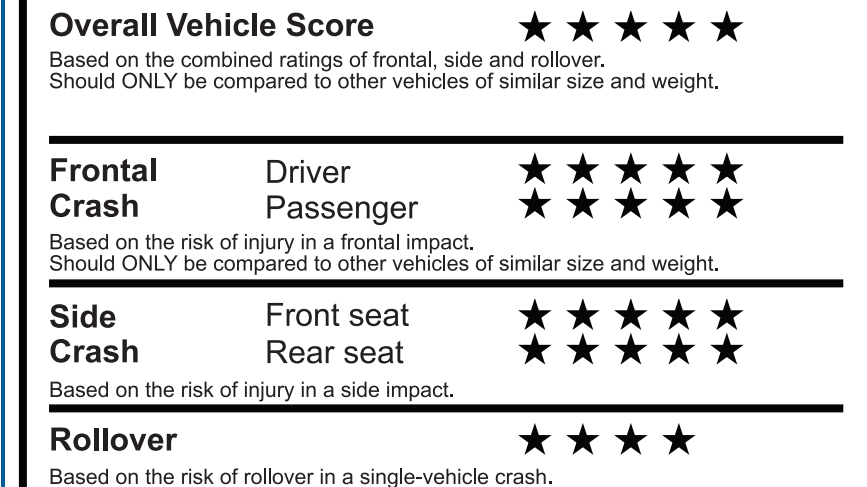

GOVERNMENT 5-STAR SAFETY RATINGS

Star ratings range from 1 to 5 stars (★★★★★), with 5 being the highest. Source: National Highway Traffic Safety Administration (NHTSA). www.safercar.gov or 1-888-327-4236

FordPass Connect™

1. Download the FordPass™ app* and you can:
2. **Access Vehicle Control Features**
3. Remotely start, lock and unlock your vehicle.
   - Locate your vehicle and check approximate fuel range.
   - Receive vehicle health alerts.
4. **Activate 4G LTE Wi-Fi Hotspot**
5. New vehicles include a 3-month or 3GB data (whichever comes first) Wi-Fi trial.
   - Connect up to ten Wi-Fi-equipped devices.

The FordPass Connect™ modem is active and sending vehicle data (e.g., diagnostics) to Ford. See in-vehicle Settings for connectivity options.

Insist on Ford Protect! The only extended service plan fully backed by Ford and honored at every Ford dealership in the U.S., Canada and Mexico. See your Ford dealer or visit www.FordOwner.com.

Get Prequalified now at www.ford.com/finance

	RAMP ONE		TOTAL MSRP $32,500.00
	CR18		
	RAMP TWO	CONVOY	Scan The QR Code to get more details about this vehicle
		ITEM #: 23-Z300 O/T 2	
	This label is affixed pursuant to the Federal Automobile Information Disclosure Act. Gasoline, License, and Title Fees, State and Local taxes are not included. Dealer installed options or accessories are not included unless listed above.		SF101 N RB 2X 545 008986 06 10 25

1202506177015

WARNING: Operating, servicing and maintaining a passenger vehicle, pickup truck, van, or off-road vehicle can expose you to chemicals including engine exhaust, carbon monoxide, phthalates, and lead, which are known to the State of California to cause cancer and birth defects or other reproductive harm. To minimize exposure, avoid breathing exhaust, do not idle the engine except as necessary, service your vehicle in a well-ventilated area and wear gloves or wash your hands frequently when servicing your vehicle. For more information go to www.P65Warnings.ca.gov/passenger-vehicle.