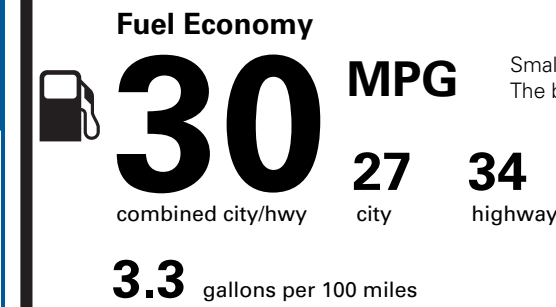

INTERIOR

- DUAL VISOR VANITY MIRRORS
- DUAL ZONE AUTO CLIMATE CTL
- ILLUMINATED ENTRY SYSTEM
- MAP POCKETS-PASSENGER
- POWERPOINTS-12V, USB A & C
- REAR SEAT CUPHOLDERS AND ARMREST
- ROTARY GEAR SHIFT DIAL
- STEERING:TILT/TELESCOPE, CRUISE & AUDIO CONTROLS

FUNCTIONAL

- BLIS W/CROSS-TRAFFIC ALERT
- ELECTRIC PARKING BRAKE
- FORDPASS™ CONNECT
- INTELLIGENT ACCESS W/PUSH BUTTON START
- REFRESH95
- SIRIUSXM® W/360L- NA AK&HI

SAFETY/SECURITY

- ADVANCETRAC™ WITH RSC®
- AIRBAG - DRIVER KNEE
- AIRBAGS - DUAL STAGE FRONT
- AIRBAGS - FRONT SEAT MOUNTED SIDE IMPACT
- AIRBAGS - SAFETY CANOPY®
- LATCH CHILD SAFETY SYSTEM
- PERSONAL SAFETY SYSTEM™
- SECURILOCK® ANTI-THEFT SYS
- SOS POST-CRASH ALERT SYS™
- TIRE PRESSURE MONIT SYS

WARRANTY

- 3YR/36,000 BUMPER / BUMPER
- 5YR/60,000 POWERTRAIN
- 5YR/60,000 ROADSIDE ASSIST

INCLUDED ON THIS VEHICLE

(MSRP)

EQUIPMENT GROUP 200A

OPTIONAL EQUIPMENT/OTHER

225/65R17 102H A/S BSW TIRES	
POWER LIFTGATE	495.00
COLD WEATHER PACKAGE	995.00
.HEATED STEERING WHEEL	
.MIRROR-PWR/HTD GLASS	
.REMOTE START SYSTEM	
.HEATED FRONT ROW SEATS	
17" SHDW SLVR-PNTD ALUM WHEELS	
FRONT LICENSE PLATE BRACKET	NO CHARGE

PRICE INFORMATION

BASE PRICE	$29,515.00
TOTAL OPTIONS/OTHER	1,490.00
TOTAL VEHICLE & OPTIONS/OTHER	31,005.00
DESTINATION & DELIVERY	1,495.00

EPA DOT Fuel Economy and Environment

Gasoline Vehicle

Small SUVs range from 14 to 125 MPG. The best vehicle rates 140 MPGe.

You save $750
in fuel costs over 5 years compared to the average new vehicle.

Annual fuel cost $1,750