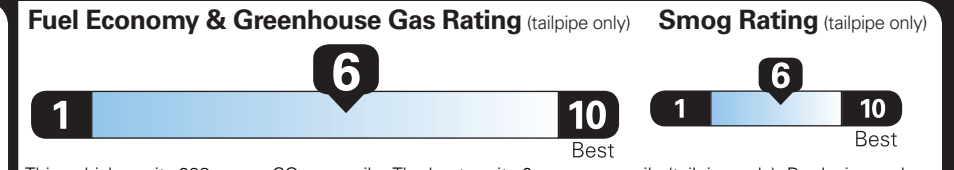

This vehicle emits 298 grams CO₂ per mile. The best emits 0 grams per mile (tailpipe only). Producing and distributing fuel also create emissions; learn more at fueleconomy.gov.

Actual results will vary for many reasons, including driving conditions and how you drive and maintain your vehicle. The average new vehicle gets 28 MPG and costs $9,500 to fuel over 5 years. Cost estimates are based on 15,000 miles per year at $3.50 per gallon. MPGe is miles per gasoline gallon equivalent. Vehicle emissions are a significant cause of climate change and smog.

fueleconomy.gov

Calculate personalized estimates and compare vehicles