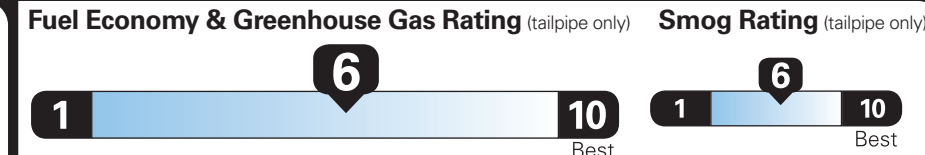

This vehicle emits 298 grams CO₂ per mile. The best emits 0 grams per mile (tailpipe only). Producing and distributing fuel also create emissions; learn more at fueleconomy.gov.

Actual results will vary for many reasons, including driving conditions and how you drive and maintain your vehicle. The average new vehicle gets 29 MPG and costs $8,500 to fuel over 5 years. Cost estimates are based on 15,000 miles per year at $3.30 per gallon. MPGe is miles per gasoline gallon equivalent. Vehicle emissions are a significant cause of climate change and smog.

fueleconomy.gov

Calculate personalized estimates and compare vehicles

GOVERNMENT 5-STAR SAFETY RATINGS

Overall Vehicle Score ★★★★★

Based on the combined ratings of frontal, side and rollover. Should ONLY be compared to other vehicles of similar size and weight.

Frontal Crash	Driver	★★★★★
	Passenger	★★★★★

Based on the risk of injury in a frontal impact. Should ONLY be compared to other vehicles of similar size and weight.

Side Crash	Front seat	★★★★★
	Rear seat	★★★★★

Based on the risk of injury in a side impact.

Rollover ★★★★★

Based on the risk of rollover in a single-vehicle crash.

Star ratings range from 1 to 5 stars (★★★★★), with 5 being the highest. Source: National Highway Traffic Safety Administration (NHTSA). www.safercar.gov or 1-888-327-4236

FordPass Connect™

Download the FordPass™ app* and you can:

1. **Access Vehicle Control Features**
2. Remotely start, lock and unlock your vehicle.
   - Locate your vehicle and check approximate fuel range.
   - Receive vehicle health alerts.

1. **Activate 4G LTE Wi-Fi Hotspot**
2. New vehicles include a 3-month or 3GB data (whichever comes first) Wi-Fi trial.
   - Connect up to ten Wi-Fi-equipped devices.

The FordPass Connect™ modem is active and sending vehicle data (e.g., diagnostics) to Ford. See in-vehicle Settings for connectivity options.

Insist on Ford Protect! The only extended service plan fully backed by Ford and honored at every Ford dealership in the U.S., Canada and Mexico. See your Ford dealer or visit www.FordOwner.com.

Get Prequalified now at www.ford.com/finance

RAMP ONE	CL34	
RAMP TWO		CONVOY
	ITEM #:	52-0900 O/T 2

TOTAL MSRP $32,685.00

Scan The QR Code to get more details about this vehicle

This label is affixed pursuant to the Federal Automobile Information Disclosure Act. Gasoline, License, and Title Fees, State and Local taxes are not included. Dealer installed options or accessories are not included unless listed above.

SM011 N RB 2X 620 012450 12 01 25

1202512083938