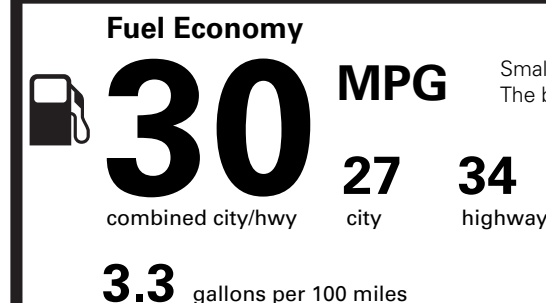

INTERIOR

- DUAL VISOR VANITY MIRRORS
- DUAL ZONE AUTO CLIMATE CTL
- ILLUMINATED ENTRY SYSTEM
- MAP POCKETS-PASSENGER
- POWERPOINTS-12V, USB A & C
- REAR SEAT CUPHOLDERS AND ARMREST
- ROTARY GEAR SHIFT DIAL
- STEERING:TILT/TELESCOPE, CRUISE & AUDIO CONTROLS

FUNCTIONAL

- 4G MODEM
- BLIS W/CROSS-TRAFFIC ALERT
- ELECTRIC PARKING BRAKE
- FORD APP
- INTELLIGENT ACCESS W/PUSH BUTTON START
- REFRESH95
- SIRIUSXM® W/360L- NA AK&HI

SAFETY/SECURITY

- ADVANCETRAC™ WITH RSC®
- AIRBAG - DRIVER KNEE
- AIRBAGS - DUAL STAGE FRONT
- AIRBAGS - FRONT SEAT MOUNTED SIDE IMPACT
- AIRBAGS - SAFETY CANOPY®
- LATCH CHILD SAFETY SYSTEM
- PERSONAL SAFETY SYSTEM™
- SECURILOCK® ANTI-THEFT SYS
- SOS POST-CRASH ALERT SYS™
- TIRE PRESSURE MONIT SYS

WARRANTY

- 3YR/36,000 BUMPER / BUMPER
- 5YR/60,000 POWERTRAIN
- 5YR/60,000 ROADSIDE ASSIST

INCLUDED ON THIS VEHICLE

(MSRP)

EQUIPMENT GROUP 200A

OPTIONAL EQUIPMENT/OTHER

225/65R17 102H A/S BSW TIRES	495.00
POWER LIFTGATE	495.00
MINI SPARE WHEEL/TIRE	345.00
17" SHDW SLVR-PNTD ALUM WHEELS	
FRONT LICENSE PLATE BRACKET	NO CHARGE

PRICE INFORMATION

BASE PRICE	$30,350.00
TOTAL OPTIONS/OTHER	840.00
TOTAL VEHICLE & OPTIONS/OTHER	31,190.00
DESTINATION & DELIVERY	1,495.00

EPA DOT Fuel Economy and Environment

Gasoline Vehicle

Small SUVs range from 14 to 125 MPG. The best vehicle rates 146 MPGe.

You save **$250** in fuel costs over 5 years compared to the average new vehicle.

Annual fuel cost **$1,650**