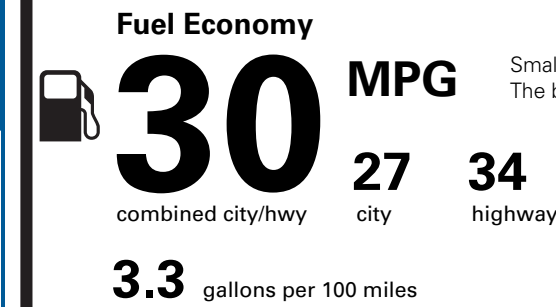

FUNCTIONAL

- 4G MODEM
- BLIS W/CROSS-TRAFFIC ALERT
- ELECTRIC PARKING BRAKE
- FORD APP
- INTELLIGENT ACCESS W/PUSH BUTTON START
- REFRESH95
- SIRIUSXM® W/360L- NA AK&HI

SAFETY/SECURITY

- ADVANCETRAC™ WITH RSC®
- AIRBAG - DRIVER KNEE
- AIRBAGS - DUAL STAGE FRONT
- AIRBAGS - FRONT SEAT MOUNTED SIDE IMPACT
- AIRBAGS - SAFETY CANOPY®
- LATCH CHILD SAFETY SYSTEM
- PERSONAL SAFETY SYSTEM™
- SECURILOCK® ANTI-THEFT SYS
- SOS POST-CRASH ALERT SYS™
- TIRE PRESSURE MONIT SYS

WARRANTY

- 3YR/36,000 BUMPER / BUMPER
- 5YR/60,000 POWERTRAIN
- 5YR/60,000 ROADSIDE ASSIST

INCLUDED ON THIS VEHICLE

(MSRP)

EQUIPMENT GROUP 200A

OPTIONAL EQUIPMENT/OTHER

225/65R17 102H A/S BSW TIRES	
POWER LIFTGATE	495.00
MINI SPARE WHEEL/TIRE	345.00
17" SHDW SLVR-PNTD ALUM WHEELS	
TECH PACKAGE #1	995.00
.EVASIVE STEERING ASSIST	
.CONNECTED NAV: 1 YR INCLUDED	
.LANE CENTERING ASSIST	
.REAR PARKING SENSORS	
.ADAPTIVE CRUISE CONTROL	
.13.2" TOUCHSCREEN	
FRONT LICENSE PLATE BRACKET	NO CHARGE

PRICE INFORMATION

BASE PRICE	$30,350.00
TOTAL OPTIONS/OTHER	1,835.00
TOTAL VEHICLE & OPTIONS/OTHER	32,185.00
DESTINATION & DELIVERY	1,495.00

EPA DOT Fuel Economy and Environment

Gasoline Vehicle

Small SUVs range from 14 to 125 MPG. The best vehicle rates 146 MPGe.

You save $250
in fuel costs over 5 years compared to the average new vehicle.

Annual fuel cost $1,650