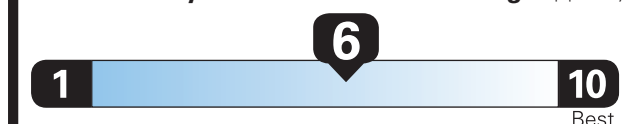

WARRANTY

- 3YR/36,000 BUMPER / BUMPER
- 5YR/60,000 POWERTRAIN
- 5YR/60,000 ROADSIDE ASSIST

INCLUDED ON THIS VEHICLE

(MSRP)

EQUIPMENT GROUP 200A

OPTIONAL EQUIPMENT/OTHER

2026 MODEL YEAR	
VAPOR BLUE METALLIC	495.00
225/65R17 102H A/S BSW2 TIRES	
POWER LIFTGATE	495.00
COLD WEATHER PACKAGE	995.00
.HEATED STEERING WHEEL	
.MIRROR-PWR/HTD GLASS	
.REMOTE START SYSTEM	
.HEATED FRONT ROW SEATS	
PANORAMIC VISTA ROOF	1,595.00
MINI SPARE WHEEL/TIRE	345.00
SUPPLEMENTAL PTC HEATER	NO CHARGE
17" SHDW SLVR-PNTD ALUM WHEELS	
FRONT LICENSE PLATE BRACKET	NO CHARGE

DEALER INSTALLED OPTIONS

Splash Guards	230.00
Roadside Assistance Kit	80.00
First Aid Kit	60.00

PRICE INFORMATION

BASE PRICE	$30,350.00
TOTAL OPTIONS/OTHER	4,295.00
TOTAL VEHICLE & OPTIONS/OTHER	34,645.00
DESTINATION & DELIVERY	1,495.00

EPA DOT

Fuel Economy and Environment

Gasoline Vehicle

Fuel Economy

30 MPG

combined city/hwy city highway

3.3 gallons per 100 miles

Small SUVs range from 14 to 125 MPG. The best vehicle rates 146 MPGe.

You save
$250

in fuel costs over 5 years compared to the average new vehicle.

Annual fuel cost

$1,650

Fuel Economy & Greenhouse Gas Rating (tailpipe only)