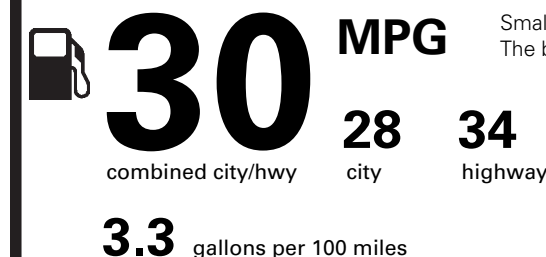

FUNCTIONAL

- AM/FM STEREO W/6 SPEAKERS
- AUTO START STOP TECH
- BLIS W/CROSS-TRAFFIC ALERT
- ELECTRIC PARKING BRAKE
- FORD CO-PILOT360™
- FORDPASS™ CONNECT 4GWI-FI HOTSPOT TELEMATICS MODEM
- INTELLIGENT ACCESS W/PUSH BUTTON START
- REAR VIEW CAMERA
- SIRIUSXM® - SVC N/A AK&HI
- SYNC®3 8" SCR N W/APPLINK®

SAFETY/SECURITY

- ADVANCETRAC® WITH RSC®
- AIRBAG - DRIVER KNEE
- AIRBAGS - DUAL STAGE FRONT
- AIRBAGS - FRONT SEAT MOUNTED SIDE IMPACT
- AIRBAGS - SAFETY CANOPY®
- LATCH CHILD SAFETY SYSTEM
- PERSONAL SAFETY SYSTEM™
- SECURILOCK® ANTI-THEFT SYS
- SOS POST-CRASH ALERT SYS™
- TIRE PRESSURE MONIT SYS

WARRANTY

- 3YR/36,000 BUMPER / BUMPER
- 5YR/60,000 POWERTRAIN
- 5YR/60,000 ROADSIDE ASSIST

INCLUDED ON THIS VEHICLE

(MSRP)

EQUIPMENT GROUP 200A

OPTIONAL EQUIPMENT/OTHER

4063-015M01/01/20 XF544Y	
225/65R17 102H A/S BSW TIRES	
EASY ACCESS CARGO SHADE	135.00
FLR LINERS FR-RR W/O CRPT MTS	160.00
CARGO MAT	90.00
MINI SPARE WHEEL/TIRE	110.00
REVERSE SENSING SYSTEM	245.00
17" SHDW SLVR-PNTD ALUM WHEELS	
10-WAY POWER DRIVER SEAT	215.00
DAYTIME RUNNING LAMPS (DRL)	45.00
FRONT LICENSE PLATE BRACKET	NO CHARGE

PRICE INFORMATION

BASE PRICE	$26,610.00
TOTAL OPTIONS/OTHER	1,000.00
TOTAL VEHICLE & OPTIONS/OTHER	27,610.00
DESTINATION & DELIVERY	1,245.00

EPA DOT

Fuel Economy and Environment

Gasoline Vehicle

Fuel Economy

Small SUVs range from 16 to 120 MPG. The best vehicle rates 141 MPGe.

You save
$750

in fuel costs over 5 years compared to the average new vehicle.

Annual fuel cost

$1,350