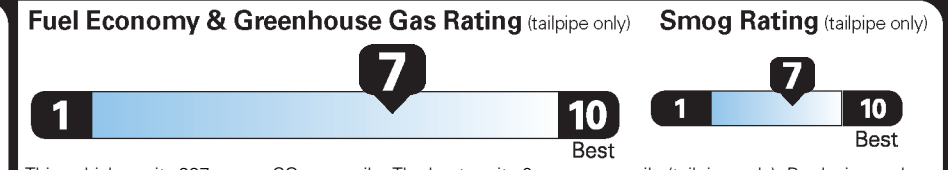

EPA DOT Fuel Economy and Environment

Gasoline Vehicle

Fuel Economy

30 MPG
combined city/hwy

27 city

33 highway

3.3 gallons per 100 miles

Small SUVs range from 18 to 120 MPG. The best vehicle rates 136 MPGe.

You save \$750
in fuel costs over 5 years compared to the average new vehicle.

Annual fuel cost \$1,350

This vehicle emits 297 grams CO₂ per mile. The best emits 0 grams per mile (tailpipe only). Producing and distributing fuel also create emissions; learn more at fueleconomy.gov.