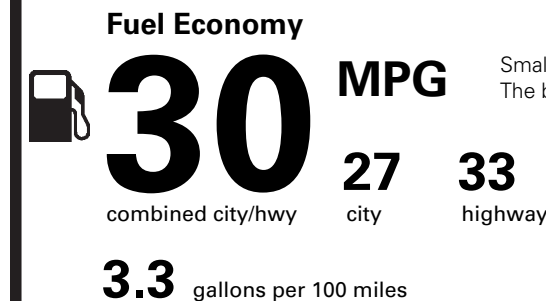

FUNCTIONAL

- AM/FM/MP3, 6 SPEAKERS
- AUTO START STOP TECH
- ELECTRIC PARKING BRAKE
- FORD CO-PILOT360™
- FORDPASS™ CONNECT 4GWI-FI HOTSPOT TELEMATICS MODEM
- INTELLIGENT ACCESS W/PUSH BUTTON START
- REAR VIEW CAMERA
- SECURICODE KEYLESS KEYPAD
- SIRIUSXM® - SVC N/A AK&HI
- SYNC®3 8" SCR N W/APPLINK®

SAFETY/SECURITY

- ADVANCETRAC® WITH RSC®
- AIRBAG - DRIVER KNEE
- AIRBAGS - DUAL STAGE FRONT
- AIRBAGS - FRONT SEAT MOUNTED SIDE IMPACT
- AIRBAGS - SAFETY CANOPY®
- LATCH CHILD SAFETY SYSTEM
- PERSONAL SAFETY SYSTEM™
- SOS POST-CRASH ALERT SYS™
- TIRE PRESSURE MONIT SYS

WARRANTY

- 3YR/36,000 BUMPER / BUMPER
- 5YR/60,000 POWERTRAIN
- 5YR/60,000 ROADSIDE ASSIST

INCLUDED ON THIS VEHICLE

(MSRP)

EQUIPMENT GROUP 200A

OPTIONAL EQUIPMENT/OTHER

2020 MODEL YEAR	
RAPID RED MET TINTED CC	395.00
.17" SHDW SLVR-PNTD ALUM WHEEL	
225/65R17 102H A/S BSW TIRES	
FORD CO-PILOT360 ASSIST	695.00
.VOICE-ACTV TOUCH-SCR NAV SYS	
.ADAPTIVE CRUISE W/STOP AND GO	
FRONT LICENSE PLATE BRACKET	NO CHARGE

PRICE INFORMATION

BASE PRICE	$27,095.00
TOTAL OPTIONS/OTHER	1,090.00
TOTAL VEHICLE & OPTIONS/OTHER	28,185.00
DESTINATION & DELIVERY	1,195.00

EPA DOT Fuel Economy and Environment

Gasoline Vehicle

Small SUVs range from 18 to 120 MPG. The best vehicle rates 136 MPGe.

You save $750
in fuel costs over 5 years compared to the average new vehicle.

Annual fuel cost **$1,350**