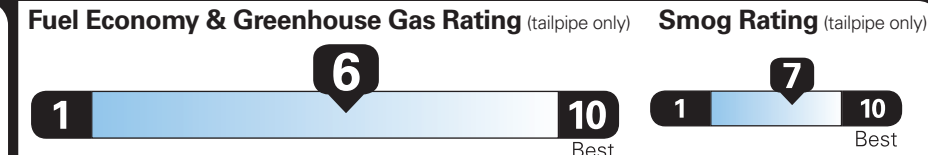

FUNCTIONAL

- AM/FM STEREO W/6 SPEAKERS
- AUTO START STOP TECH
- BLIS W/CROSS-TRAFFIC ALERT
- BRAKES, 4-WHEEL DISC/ABS
- CURVE CONTROL
- ELECTRIC PARKING BRAKE
- FORD CO-PILOT360™
- FORDPASS™ CONNECT 4GWI-FI HOTSPOT TELEMATICS MODEM
- POWER LOCKS AND WINDOWS
- POWER STEERING W/EPAS
- REAR VIEW CAMERA
- REFRESH95
- REMOTE KEYLESS ENTRY
- SYNC® WITH APPLINK®

SAFETY/SECURITY

- ADVANCETRAC™ WITH RSC®
- AIRBAG - DRIVER KNEE
- AIRBAGS - DUAL STAGE FRONT
- AIRBAGS - FRONT SEAT MOUNTED SIDE IMPACT
- AIRBAGS - SAFETY CANOPY®
- LATCH CHILD SAFETY SYSTEM
- PERSONAL SAFETY SYSTEM™
- SECURILOCK® ANTI-THEFT SYS
- SOS POST-CRASH ALERT SYS™
- TIRE PRESSURE MONIT SYS

WARRANTY

- 3YR/36,000 BUMPER / BUMPER
- 5YR/60,000 POWERTRAIN
- 5YR/60,000 ROADSIDE ASSIST

INCLUDED ON THIS VEHICLE

(MSRP)

EQUIPMENT GROUP 100A

OPTIONAL EQUIPMENT/OTHER

- 225/65R17 102H A/S BSW2 TIRES
- MINI SPARE WHEEL/TIRE
- SUPPLEMENTAL PTC HEATER
- 17" SHDW SLVR-PNTD ALUM WHEELS

110.00

NO CHARGE

595.00

PRICE INFORMATION

BASE PRICE	$27,025.00
TOTAL OPTIONS/OTHER	705.00
TOTAL VEHICLE & OPTIONS/OTHER	27,730.00
DESTINATION & DELIVERY	1,495.00

(MSRP)

EPA DOT Fuel Economy and Environment

Gasoline Vehicle

Fuel Economy

30 MPG
combined city/hwy

28 MPG
city

34 MPG
highway

3.3 gallons per 100 miles

Small SUVs range from 14 to 129 MPG. The best vehicle rates 142 MPGe.

You save $500
in fuel costs over 5 years compared to the average new vehicle.

Annual fuel cost $1,200

This vehicle emits 293 grams CO₂ per mile. The best emits 0 grams per mile (tailpipe only). Producing and distributing fuel also create emissions; learn more at fueleconomy.gov.

Actual results will vary for many reasons, including driving conditions and how you drive and maintain your vehicle. The average new vehicle gets 27 MPG and costs $6,500 to fuel over 5 years. Cost estimates are based on 15,000 miles per year at $2.35 per gallon. MPGe is miles per gasoline gallon equivalent. Vehicle emissions are a significant cause of climate change and smog.

fueleconomy.gov

Calculate personalized estimates and compare vehicles

GOVERNMENT 5-STAR SAFETY RATINGS

Overall Vehicle Score ★★★★★

Based on the combined ratings of frontal, side and rollover. Should ONLY be compared to other vehicles of similar size and weight.

Frontal Crash Driver Passenger ★★★★★

Based on the risk of injury in a frontal impact. Should ONLY be compared to other vehicles of similar size and weight.

Side Crash Front seat Rear seat ★★★★★

Based on the risk of injury in a side impact.

Rollover ★★★★★

Based on the risk of rollover in a single-vehicle crash.

Star ratings range from 1 to 5 stars (★★★★★), with 5 being the highest. Source: National Highway Traffic Safety Administration (NHTSA). www.safercar.gov or 1-888-327-4236

1FMCU0F69NUB12563

WARNING: Operating, servicing and maintaining a passenger vehicle, pickup truck, van, or off-road vehicle can expose you to chemicals including engine exhaust, carbon monoxide, phthalates, and lead, which are known to the State of California to cause cancer and birth defects or other reproductive harm. To minimize exposure, avoid breathing exhaust, do not idle the engine except as necessary, service your vehicle in a well-ventilated area and wear gloves or wash your hands frequently when servicing your vehicle. For more information go to www.P65Warnings.ca.gov/passenger-vehicle.

SCAN OR TEXT 1FNUB12563 TO 48028

Msg & Data rates may apply. Text HELP for help

www.ford.com/help/privacy-terms/

RAMP ONE

CV15

RAMP TWO

CONVOY

ITEM #:

52-1006 O/T 2

TOTAL MSRP $29,225.00

Whether you decide to lease or finance your vehicle, you'll find the choices that are right for you. See your dealer for details or visit www.ford.com/finance.

This label is affixed pursuant to the Federal Automobile Information Disclosure Act. Gasoline, License, and Title Fees, State and Local taxes are not included. Dealer installed options or accessories are not included unless listed above.

NF151 N RB 2X 245 009522 06 15 22

1202206224981