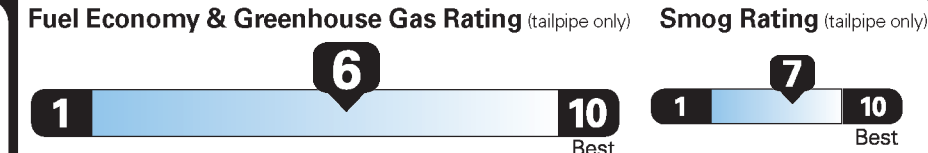

This vehicle emits 293 grams CO₂ per mile. The best emits 0 grams per mile (tailpipe only). Producing and distributing fuel also create emissions; learn more at fueleconomy.gov.

Actual results will vary for many reasons, including driving conditions and how you drive and maintain your vehicle. The average new vehicle gets 27 MPG and costs $7,500 to fuel over 5 years. Cost estimates are based on 15,000 miles per year at $2.70 per gallon. MPGe is miles per gasoline gallon equivalent. Vehicle emissions are a significant cause of climate change and smog.

fueleconomy.gov

Calculate personalized estimates and compare vehicles

GOVERNMENT 5-STAR SAFETY RATINGS

Overall Vehicle Score ★★★★★

Based on the combined ratings of frontal, side and rollover. Should ONLY be compared to other vehicles of similar size and weight.

Frontal Crash Driver Passenger ★★★★★

Based on the risk of injury in a frontal impact. Should ONLY be compared to other vehicles of similar size and weight.

Side Crash Front seat Rear seat ★★★★★

Based on the risk of injury in a side impact.

Rollover ★★★★★

Based on the risk of rollover in a single-vehicle crash.

Star ratings range from 1 to 5 stars (★★★★★), with 5 being the highest.

Source: National Highway Traffic Safety Administration (NHTSA).

www.safercar.gov or 1-888-327-4236

1FMCU0F67MUA28479

WARNING: Operating, servicing and maintaining a passenger vehicle, pickup truck, van, or off-road vehicle can expose you to chemicals including engine exhaust, carbon monoxide, phthalates, and lead, which are known to the State of California to cause cancer and birth defects or other reproductive harm. To minimize exposure, avoid breathing exhaust, do not idle the engine except as necessary, service your vehicle in a well-ventilated area and wear gloves or wash your hands frequently when servicing your vehicle. For more information go to www.P65Warnings.ca.gov/passenger-vehicle.

SCAN OR TEXT 1FMUA28479 TO 48028

Msg & Data rates may apply. Text HELP for help

www.ford.com/help/privacy-terms/

RAMP ONE		CONVOY	TOTAL MSRP $26,835.00
C118			
RAMP TWO		ITEM #:	
		47-S205 O/T 2	

Whether you decide to lease or finance your vehicle, you'll find the choices that are right for you. See your dealer for details or visit www.ford.com/finance.

This label is affixed pursuant to the Federal Automobile Information Disclosure Act. Gasoline, License, and Title Fees, State and Local taxes are not included. Dealer installed options or accessories are not included unless listed above.

MB161 N RB 2X 115 008884 02 16 21