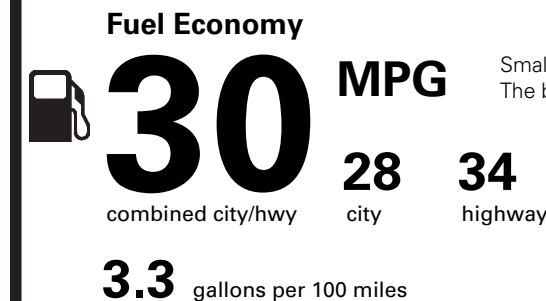

PRICE INFORMATION

BASE PRICE	\$24,885.00
TOTAL OPTIONS/OTHER	705.00
TOTAL VEHICLE & OPTIONS/OTHER	25,590.00
DESTINATION & DELIVERY	1,245.00

EPA DOT Fuel Economy and Environment

Gasoline Vehicle

Small SUVs range from 16 to 120 MPG. The best vehicle rates 141 MPGe.