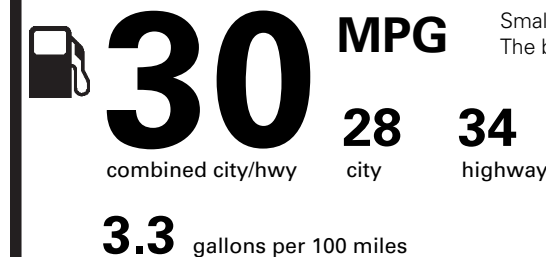

NO CHARGE

NO CHARGE

PRICE INFORMATION

BASE PRICE	\$24,885.00
TOTAL OPTIONS/OTHER	
TOTAL VEHICLE & OPTIONS/OTHER	24,885.00
DESTINATION & DELIVERY	1,245.00

EPA DOT Fuel Economy and Environment

Gasoline Vehicle

Fuel Economy

Small SUVs range from 16 to 120 MPG. The best vehicle rates 141 MPGe.

You save \$750

in fuel costs over 5 years compared to the average new vehicle.

Annual fuel cost

\$1,350

Fuel Economy & Greenhouse Gas Rating (tailpipe only) Smog Rating (tailpipe only)