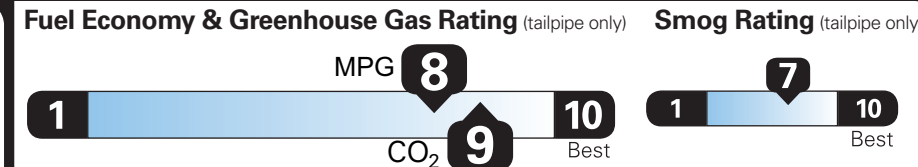

Actual results will vary for many reasons, including driving conditions and how you drive and maintain your vehicle. The average new vehicle gets 29 MPG and costs $8,500 to fuel over 5 years.

fueleconomy.gov

Calculate personalized estimates and compare vehicles

Smartphone QR Code

GOVERNMENT 5-STAR SAFETY RATINGS

Overall Vehicle Score ★★★★★

Based on the combined ratings of frontal, side and rollover. Should ONLY be compared to other vehicles of similar size and weight.

Frontal Crash Driver Passenger ★★★★★

Based on the risk of injury in a frontal impact. Should ONLY be compared to other vehicles of similar size and weight.

Side Crash Front seat Rear seat ★★★★★

Based on the risk of injury in a side impact.

Rollover ★★★★★

Based on the risk of rollover in a single-vehicle crash.

Star ratings range from 1 to 5 stars (★★★★★), with 5 being the highest. Source: National Highway Traffic Safety Administration (NHTSA). www.safercar.gov or 1-888-327-4236

FordPass Connect™

Download the FordPass™ app* and you can:

- Access Vehicle Control Features
  Remotely start, lock and unlock your vehicle.
  Locate your vehicle and check approximate fuel range.
  Receive vehicle health alerts.

- Activate 4G LTE Wi-Fi Hotspot
  New vehicles include a 3-month or 3GB data (whichever comes first) Wi-Fi trial.
  Connect up to ten Wi-Fi-equipped devices.

*Compatible with select smartphone platforms. FordPass Connect™ service required (see App Terms for more information).

The FordPass Connect™ modem is active and sending vehicle data (e.g., diagnostics) to Ford. See in-vehicle Settings for connectivity options.

Insist on Ford Protect! The only extended service plan fully backed by Ford and honored at every Ford dealership in the U.S., Canada and Mexico.

Get Prequalified now at www.ford.com/finance

1202512117582