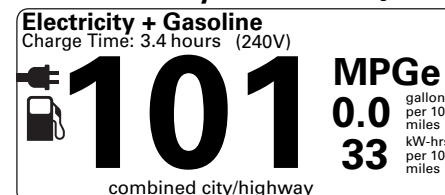

SM042 N RB 2X 620 003536 12 04 25

EPA DOT

Fuel Economy and Environment

Plug-In Hybrid Vehicle Electricity-Gasoline

Fuel Economy Small SUVs range from 14 to 125 MPG. The best vehicle rates 146 MPGe.

You save \$3,500 in fuel costs over 5 years compared to the average new vehicle.