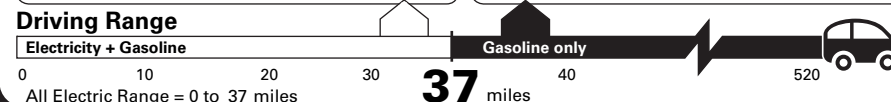

SM042 N RB 2X 620 003536 12 04 25

EPA DOT

Fuel Economy and Environment

Plug-In Hybrid Vehicle Electricity-Gasoline

Fuel Economy Small SUVs range from 14 to 125 MPG. The best vehicle rates 146 MPGe.

You save \$3,500 in fuel costs over 5 years compared to the average new vehicle.