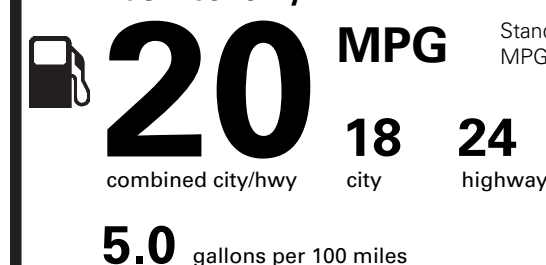

Go Further

ford.com

VEHICLE DESCRIPTION

EXPLORER

MG A82630

2021 EXPLORER PLATINUM 4WD
119" WHEELBASE
3.0L ECOBOOST V6 ENGINE
10-SPEED AUTO TRANSMISSION

EXTERIOR
STAR WHITE MET TRI-COAT
INTERIOR
LT SNDSTNE LTH SEAT SURFACE

WARRANTY

- 3YR/36,000 BUMPER / BUMPER
- 5YR/60,000 POWERTRAIN
- 5YR/60,000 ROADSIDE ASSIST

INCLUDED ON THIS VEHICLE

(MSRP)

EQUIPMENT GROUP 601A

OPTIONAL EQUIPMENT/OTHER

2021 MODEL YEAR	
STAR WHITE MET TRI-COAT	595.00
.21" MACH ALUM WHL W/PTD PKT	
P275/45R21 A/S BSW TIRES	
FLR LNERS/CARPET MATS:RWS 1&2	200.00
50 STATE EMISSIONS	NO CHARGE
TWIN PANEL MOONROOF	1,695.00
PREMIUM TECHNOLOGY PACKAGE	995.00
.14 SPEAKERS	
.10.1" LCD PORTRAIT TOUCHSCRN	
.MULTICONTOUR FRONT SEATS	
FRONT LICENSE PLATE BRACKET	NO CHARGE

PRICE INFORMATION

BASE PRICE	\$54,480.00
TOTAL OPTIONS/OTHER	3,485.00
TOTAL VEHICLE & OPTIONS/OTHER	57,965.00
DESTINATION & DELIVERY	1,245.00

EPA DOT Fuel Economy and Environment

Gasoline Vehicle

Fuel Economy

Standard SUVs range from 13 to 101 MPG. The best vehicle rates 141 MPGe.

You spend **\$2,500**

more in fuel costs over 5 years compared to the average new vehicle.

Annual fuel cost **\$2,000**

Fuel Economy & Greenhouse Gas Rating (tailpipe only) Smog Rating (tailpipe only)