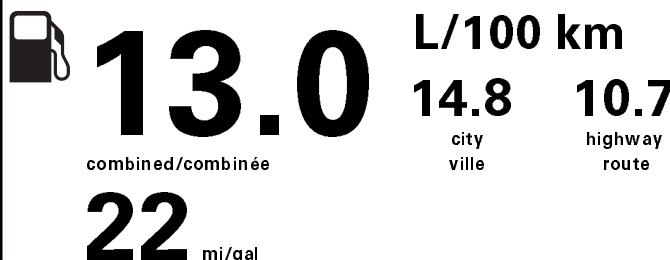

ENERGUIDE

Gasoline Vehicle
Véhicule à essence

Fuel Consumption / Consommation de carburant

Annual fuel COST
for an annual distance of 20,000 km, and an average fuel price of \$0.93 per litre

\$ 2 418

Coût annuel en carburant