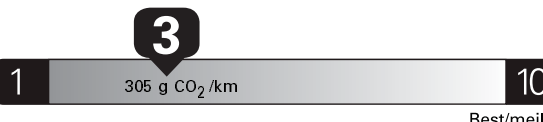

Annual fuel COST
for an annual distance of 20,000 km, and an average fuel price of $0.93 per litre

$ 2 418

Coût annuel en carburant

pour une distance annuelle de 20 000 km, et un prix moyen du carburant de 0,93 $ par litre

Standard SUVs range from /
Les VUS ordinaires font entre

2.6 - 21.4 L_e /100 km

L_e is gasoline litre equivalent
L_e signifie litre équivalent d'essence

Carbon Dioxide Rating / Indice de dioxyde de carbone

Smog Rating / Indice de Smog