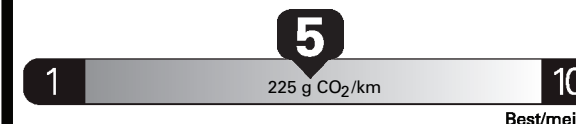

Annual fuel COST
for an annual distance of 20,000 km, and an average fuel price of $1.25 per litre

$ 2 400

Coût annuel en carburant
pour une distance annuelle de 20 000 km, et un prix moyen du carburant de 1,25 $ par litre

Standard SUVs range from /
Les VUS ordinaires font entre

2.3 - 17.7 L_e/100 km

L_e is gasoline litre equivalent
L_e signifie litre équivalent d'essence

Carbon Dioxide Rating / Indice de dioxyde de carbone

Tailpipe emissions only / Émissions du tuyau d'échappement seulement

Smog Rating / Indice de Smog