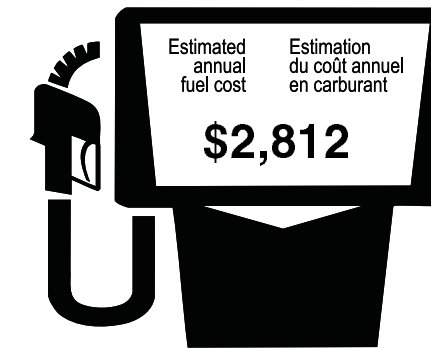

(MSRP)*

ENERGUIDE

Ask your dealer for the FUEL CONSUMPTION GUIDE or CALL 1-800-387-2000

2013 3.5 EXPLORER FFV AWD, 6 SPEED SELECT SHIFT TRANSMISSION

CITY/VILLE

12.7 / 22
L/100 km mi/gal

HIGHWAY/ROUTE

8.7 / 32
L/100 km mi/gal