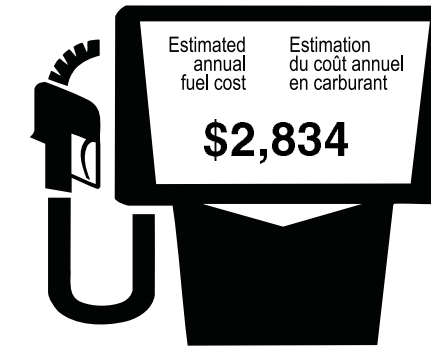

INTERIOR

- MIRROR, AUTODIMMING
- SEATS, PWR/HTD DRV/PASS
- SYNC VOICE ACTIVATED SYS
- STEER WHEEL, AUDIO CONTROLS
- CONSOLE, 1ST ROW FLOOR
- SIRIUS W/6MTH SUBSCRIPTION

FUNCTIONAL

- A/C, DUAL ZONE ELECTRONIC
- EASY FUEL
- MYFORD™ TOUCH
- REM KEYLESS ENTRY/KEYPAD
- REVERSE SENSING SYSTEM
- SPEED CNTRL/TILT STEERING

SAFETY/SECURITY

- ADVANCETRAC W/ ROLL STABILITY CONTROL
- AIRBAGS, DRIVER & PASS
- SAFETY CANOPY
- SECURILOCK ANTI-THEFT SYS

WARRANTY

- 3 YR/60,000 KM BASIC
- 5YEAR/100,000 KM POWERTRAIN
- ROADSIDE ASSISTANCE 24 HR

INCLUDED ON THIS VEHICLE	(MSRP)*	PRICE INFORMATION	(MSRP)*
EQUIPMENT GROUP 202A	2,000.00	BASE PRICE	$39,299.00
• REAR VIEW CAMERA		TOTAL OPTIONS	6,800.00
• POWER LIFTGATE			
• COMFORT PACKAGE			
OPTIONAL EQUIPMENT		TOTAL VEHICLE & OPTIONS	46,099.00
2014 MODEL YEAR		DESTINATION & DELIVERY	1,650.00
FEDERAL EXCISE TAX	100.00		
WHITE PLATINUM TRI-COAT	400.00		
6-SPEED AUTO TRANSMISSION	NO CHARGE		
DUAL PANEL MOONROOF	1,750.00		
TRAILER TOW PKG CLASS III	500.00		
VOICE ACT NAVIGATION SYS	800.00		
20" POLISHED ALUMINUM WHEELS	1,250.00		
SELECT SHIFT TRANSMISSION			
FLEXIBLE FUEL			

"THIS VEH. NOT INTENDED FOR SALE OR REGISTRATION IN US" RETAIL PRICES EXCLUDE GST/HST

ENERGUIDE

Ask your dealer for the FUEL CONSUMPTION GUIDE or CALL 1-800-387-2000

2014 3.5 EXPLORER FFV AWD, 6 SPEED SELECT SHIFT TRANSMISSION

CITY/VILLE

12.7 / 22
L/100 km mi/gal

HIGHWAY/ROUTE

8.7 / 32
L/100 km mi/gal

Canada

These estimates are based on the Government of Canada's approved criteria and testing methods. The actual fuel consumption of this vehicle may vary. Refer to the Fuel Consumption Guide.

Données obtenues selon les critères et méthodes d'essais approuvés par le Gouvernement du Canada. La consommation réelle de carburant de ce véhicule peut varier. Consultez le Guide de consommation de carburant.

Demandez le GUIDE DE CONSOMMATION DE CARBURANT à votre concessionnaire ou composez le 1-800-387-2000

**U.S. GOVERNMENT SAFETY RATINGS
COTES DE SÉCURITÉ DU GOUVERNEMENT AMÉRICAIN**

Overall Vehicle Score / Cote globale du véhicule ★ ★ ★ ★ ★

Frontal Crash / Collision frontale Driver / Conducteur ★ ★ ★ ★ ★
Passenger / Passager ★ ★ ★ ★ ★

Side Crash / Collision latérale Front seat / Siège avant ★ ★ ★ ★ ★
Rear seat / Siège arrière ★ ★ ★ ★ ★

Rollover / Capotage ★ ★ ★ ★

Star ratings range from 1 to 5 stars (*****), with 5 being the highest. Les cotes varient de 1 à 5 étoiles (*****), 5 étant la cote la plus élevée.

Source: U.S. National Highway Traffic Safety Administration
For more information / Pour de plus amples renseignements
www.safercar.gov