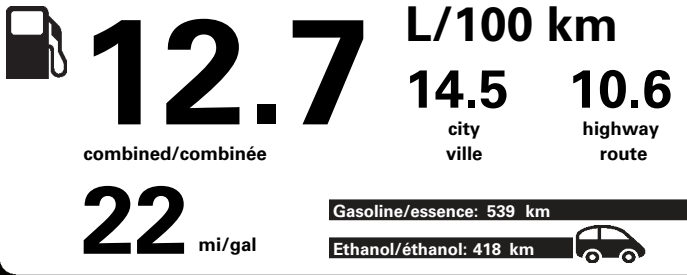

"THIS VEH. NOT INTENDED FOR SALE OR REGISTRATION IN US" RETAIL PRICES EXCLUDE GST/HST

TOTAL MSRP $52,739.00

* MANUFACTURER'S SUGGESTED RETAIL PRICE = MSRP
* NOTE: THIS PRICE HAS BEEN DEVELOPED AS A GUIDE. DEALERS MAY SELL FOR LESS AND ARE NOT UNDER ANY OBLIGATION TO ACCEPT THIS SUGGESTED RETAIL PRICE.

SOLD TO/VENDU A Dixie Ford Sales Limited 5495 Dixie Rd. Mississauga ON CAN L4W 1E6	B10 289	RAMP ONE/ TERMINAL UN CV43	DEALER NO./CONCESSIONNAIRE B10 289
SHIP TO (IF OTHER THAN SOLD TO) / EXPEDIER A (SI AUTRE QUE L'ACHETEUR)		RAMP TWO/ TERMINAL DEUX	FINAL ASSEMBLY PLANT/ USINE DE MONTAGE CHICAGO
SHIP THROUGH/EXPEDIER VIA		METHOD OF TRANSP / MODE DE TRANSPORT CONVOY	ITEM #: B1-D081 O/T 2 JK221 N REC2X 915 000628 10 22 18

E85 Gasoline-Ethanol Vehicle
Véhicule à essence-éthanol

Fuel Consumption / Consommation de carburant