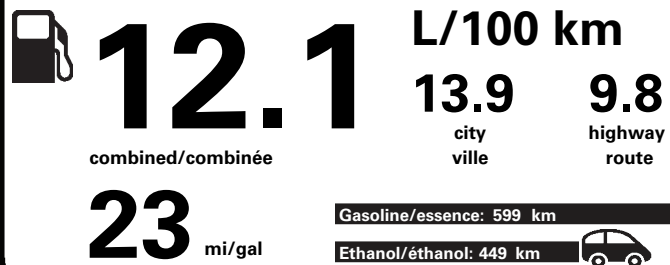

E85 Gasoline-Ethanol Vehicle
Véhicule à essence-éthanol

Fuel Consumption / Consommation de carburant

Annual fuel COST
for an annual distance of 20,000 km, and an average fuel price of \$0.98 per litre

\$ 2 372