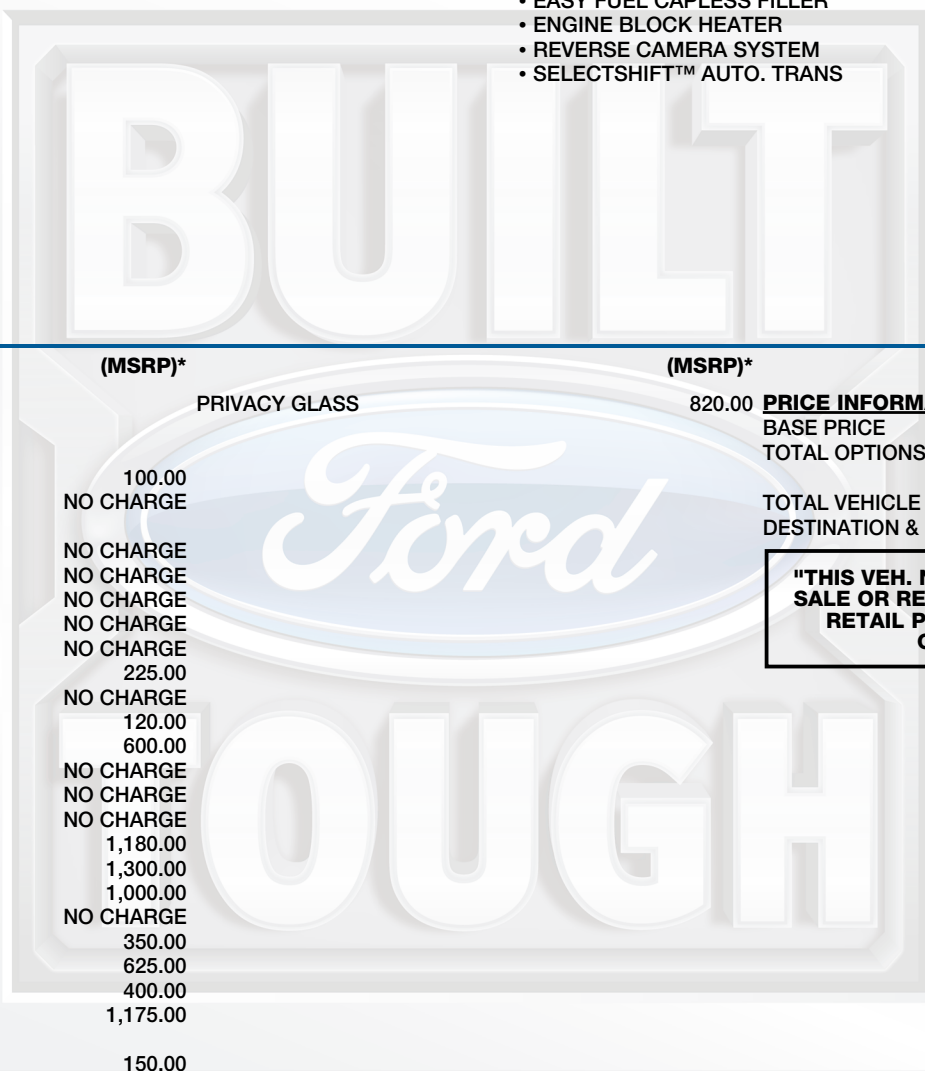

ford.ca

VEHICLE DESCRIPTION

TRANSIT

2025 350 HD HR PASS XL AWD
XL TRIM
3.5L ECOBOOST V6
10-SPEED TRANSMISSION

SK A08642

EXTERIOR
INGOT SILVER METALLIC
INTERIOR
DARK PALAZZO GREY VINYL

STANDARD EQUIPMENT

STANDARD EQUIPMENT INCLUDED AT NO EXTRA CHARGE IN THE BASE PRICE BELOW

EXTERIOR

- DAYTIME RUNNING LIGHTS
- WIPERS, VARIABLE INTERVAL

INTERIOR

- LAMPS, DOME/REAR CARGO
- POWER POINTS

FUNCTIONAL

- A/C, MANUAL FRONT
- ABS, POWER 4-WHEEL DISC
- EASY FUEL CAPLESS FILLER
- ENGINE BLOCK HEATER
- REVERSE CAMERA SYSTEM
- SELECTSHIFT™ AUTO. TRANS

SAFETY/SECURITY

- ADVANCETRAC™/ROLL STABILITY CONTROL
- SECURILOCK ANTI-THEFT SYS
- TIRE PRESSURE MONITOR SYS

WARRANTY

- 3 YR/60,000 KM BASIC
- 5YEAR/100,000 KM POWERTRAIN
- ROADSIDE ASSISTANCE 24 HRS

INCLUDED ON THIS VEHICLE

(MSRP)*

(MSRP)*

(MSRP)*

OPTIONAL EQUIPMENT/OTHER

2025 MODEL YEAR	100.00
FEDERAL EXCISE TAX	100.00
INGOT SILVER METALLIC	NO CHARGE
PREFERRED EQUIPMENT PKG.301A	NO CHARGE
205/75R16C BSW ALL-SEASON	NO CHARGE
3.73 LIMITED SLIP AXLE	NO CHARGE
10360# GVWR PACKAGE	NO CHARGE
2WAY DRV/PASS PALAZZO VINYL	NO CHARGE
50 STATE EMISSIONS	NO CHARGE
BACK UP ALARM	225.00
REVERSE SENSING SYSTEM	NO CHARGE
KEYLESS ENTRY PAD	120.00
HD TRAILER TOW PACKAGE	600.00
MODIFIED VEHICLE WIRING SYS	NO CHARGE
FRONT FOG LAMPS	NO CHARGE
ELEC AIR TEMP CONTROL	NO CHARGE
SYNC 4 AM/FM BLUETOOTH	1,180.00
360-DEGREE CAMERA	1,300.00
DUAL ALTERNATORS (250 AMP)	1,000.00
DUAL BATTERIES (70 AMP-HR)	NO CHARGE
EXTENDED FUEL TANK (117 L)	350.00
REMOTE START	625.00
RUNNING BOARD	400.00
DRW PACKAGE 3	1,175.00
.DRW - FORGED ALUMINUM	
2 ADDITIONAL KEYS	150.00
VINYL MATS FLOOR COVERING	200.00
AUXILIARY FUSE PANEL	NO CHARGE
HID HEADLAMPS	575.00

PRIVACY GLASS

820.00

PRICE INFORMATION

BASE PRICE	$80,300.00
TOTAL OPTIONS/OTHER	8,820.00
TOTAL VEHICLE & OPTIONS/OTHER	89,120.00
DESTINATION & DELIVERY	2,995.00

"THIS VEH. NOT INTENDED FOR SALE OR REGISTRATION IN US" RETAIL PRICES EXCLUDE GST/HST

SOLD TO/VENDEU A

PineRidge Ford Sales Ltd
P.O. BOX 2380
Meadow Lake SK CAN S9X 1Z5

B40 608

RAMP ONE/
TERMINAL UN

CM69

DEALER NO./CONCESSIONNAIRE

B40 608

TOTAL MSRP $92,115.00

SHIP TO (IF OTHER THAN SOLD TO) /

EXPEDIER A (SI AUTRE QUE L'ACHETEUR)
PineRidge Ford Sales Ltd
P.O. BOX 2380
Meadow Lake SK CAN S9X 1Z5

B40 608

RAMP TWO/
TERMINAL DEUX

FINAL ASSEMBLY PLANT/
USINE DE MONTAGE

KANSAS CITY

* MANUFACTURER'S SUGGESTED RETAIL PRICE = MSRP

* NOTE: THIS PRICE HAS BEEN DEVELOPED AS A GUIDE. DEALERS MAY SELL FOR LESS AND ARE NOT UNDER ANY OBLIGATION TO ACCEPT THIS SUGGESTED RETAIL PRICE.

SHIP THROUGH/EXPEDIER VIA

KANSAS CITY VPC
8250 NE UNGD P163
KANSAS CITY MO

METHOD OF TRANSP./
MODE DE TRANSPORT

CONVOY

ITEM #: **B4-C102 O/T 2**

SB031 N RE 2X 520 001388 02 03 25

Ask your dealer for the FUEL CONSUMPTION GUIDE or
CALL 1-800-387-2000

**L/100km NOT APPLICABLE /
L/100km NON APPLICABLE**

Canada

**Demandez le GUIDE DE CONSOMMATION DE CARBURANT à votre concessionnaire ou
composez le 1-800-387-2000**

FordPass Connect™

Download the FordPass™ app* and you can:

1. **Access Vehicle Control Features**
2. Remotely start, lock and unlock your vehicle.
   - Locate your vehicle and check approximate fuel range.
   - Receive vehicle health alerts.

Activate 4G LTE Wi-Fi Hotspot

- New vehicles include a 3-month or 3GB data (whichever comes first) Wi-Fi trial.
- Connect up to ten Wi-Fi-equipped devices.

Ask your sales consultant
for more details.

Scan code not
operational at
this time

**FOR PLANT
USE ONLY**

Insist on Ford Protect! The only extended service plan fully backed by Ford and honored at every Ford dealership in the US and Canada. See your Ford dealer for additional details, or visit www.ford.ca for more information.