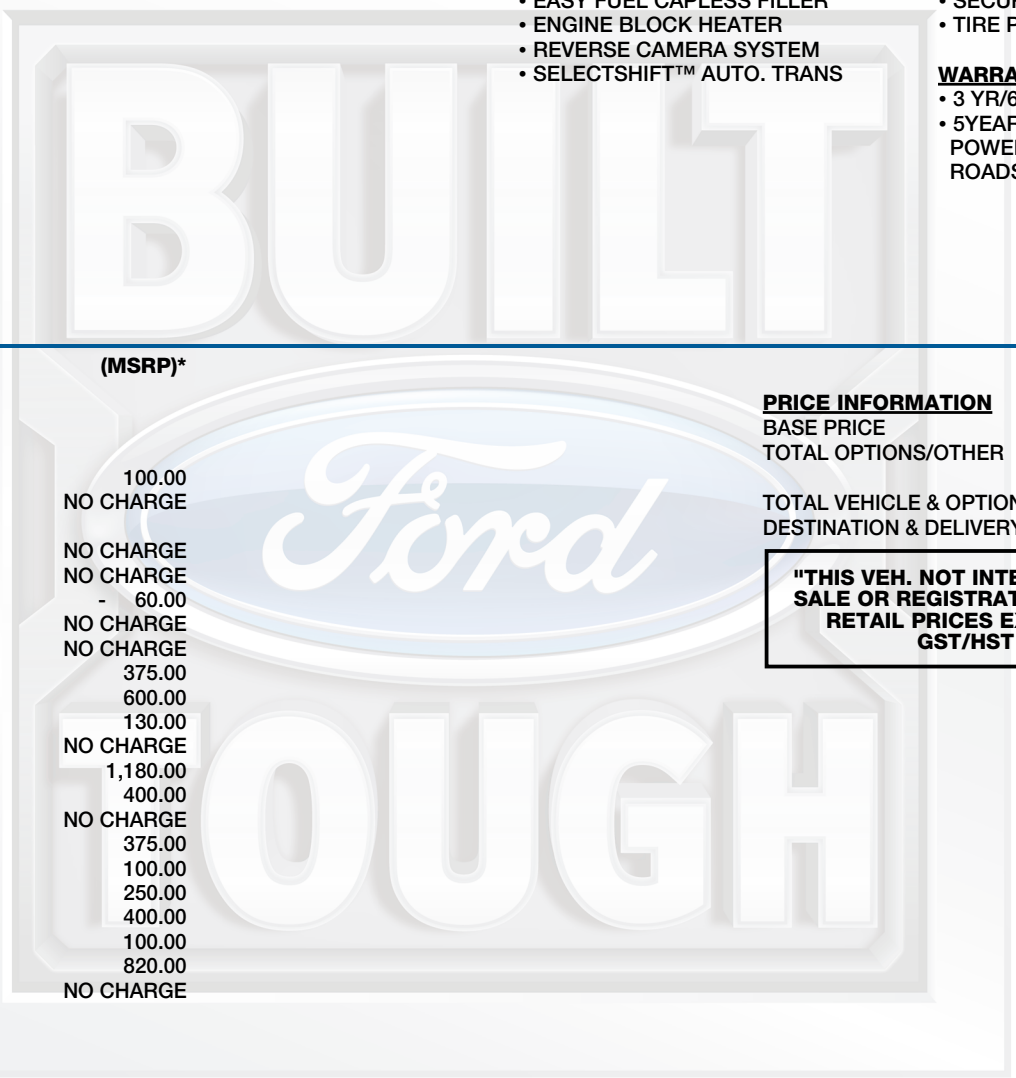

ford.ca

VEHICLE DESCRIPTION

TRANSIT

2023 350 HD HR PASS XL RWD
XL TRIM
3.5L PFDI V6
10-SPEED TRANSMISSION

PK B50471

EXTERIOR
CARBONIZED GRAY
INTERIOR
EBONY CLOTH

STANDARD EQUIPMENT

STANDARD EQUIPMENT INCLUDED AT NO EXTRA CHARGE IN THE BASE PRICE BELOW

EXTERIOR

- DAYTIME RUNNING LIGHTS
- WIPERS, VARIABLE INTERVAL

INTERIOR

- LAMPS, DOME/REAR CARGO
- POWER POINTS

FUNCTIONAL

- A/C, MANUAL FRONT
- ABS, POWER 4-WHEEL DISC
- EASY FUEL CAPLESS FILLER
- ENGINE BLOCK HEATER
- REVERSE CAMERA SYSTEM
- SELECTSHIFT™ AUTO. TRANS

SAFETY/SECURITY

- ADVANCETRAC™/ROLL STABILITY CONTROL
- SECURILOCK ANTI-THEFT SYS
- TIRE PRESSURE MONITOR SYS

WARRANTY

- 3 YR/60,000 KM BASIC
- 5YEAR/100,000 KM POWERTRAIN
- ROADSIDE ASSISTANCE 24 HRS

INCLUDED ON THIS VEHICLE

(MSRP)*

OPTIONAL EQUIPMENT/OTHER

- 2023 MODEL YEAR
- FEDERAL EXCISE TAX
- CARBONIZED GRAY
- PREFERRED EQUIPMENT PKG.301A
- 195/75R16C BSW ALL-SEASON
- 4.10 LIMITED SLIP AXLE
- AUTO START STOP REMOVAL
- 10360# GVWR PACKAGE
- 50 STATE EMISSIONS
- REVERSE SENSING SYSTEM
- HD TRAILER TOW PACKAGE
- FRONT FOG LAMPS
- ELEC AIR TEMP CONTROL
- SYNC 4 AM/FM BLUETOOTH
- CRUISE CONTROL
- HIGH RES REAR VIEW CAMERA
- DUAL BATTERIES (70 AMP-HR)
- FRONT OVERHEAD SHELF
- LARGE CENTRE CONSOLE
- RUNNING BOARD
- 2 ADDITIONAL KEYS
- PRIVACY GLASS
- E-85 FLEX FUEL CAPABLE

- 100.00
- NO CHARGE
- NO CHARGE
- NO CHARGE
- 60.00
- NO CHARGE
- NO CHARGE
- NO CHARGE
- 375.00
- 600.00
- 130.00
- NO CHARGE
- 1,180.00
- 400.00
- NO CHARGE
- 375.00
- 100.00
- 250.00
- 400.00
- 100.00
- 820.00
- NO CHARGE

PRICE INFORMATION

BASE PRICE	$68,610.00
TOTAL OPTIONS/OTHER	4,770.00
TOTAL VEHICLE & OPTIONS/OTHER	73,380.00
DESTINATION & DELIVERY	2,995.00

(MSRP)*

"THIS VEH. NOT INTENDED FOR SALE OR REGISTRATION IN US" RETAIL PRICES EXCLUDE GST/HST

ENERGUIDE

Ask your dealer for the FUEL CONSUMPTION GUIDE or CALL 1-800-387-2000

L/100km NOT APPLICABLE / L/100km NON APPLICABLE

Canada

Demandez le GUIDE DE CONSOMMATION DE CARBURANT à votre concessionnaire ou composez le 1-800-387-2000

FordPass Connect™

Download the FordPass™ app* and you can:

1. **Access Vehicle Control Features**
2. Remotely start, lock and unlock your vehicle.
   - Locate your vehicle and check approximate fuel range.
   - Receive vehicle health alerts.

1. **Activate 4G LTE Wi-Fi Hotspot**
2. New vehicles include a 3-month or 3GB data (whichever comes first) Wi-Fi trial.
   - Connect up to ten Wi-Fi-equipped devices.

The FordPass Connect™ modem is active and sending vehicle data (e.g., diagnostics) to Ford. See in-vehicle Settings for connectivity options.

Scan code not operational at this time

FOR PLANT USE ONLY

SOLD TO/VENDU A Capital Ford Lincoln Sales Win 555 Empress Street Winnipeg MB CAN R3G 3H1	A40 710	RAMP ONE/TERMINAL UN CM64	DEALER NO./CONCESSIONNAIRE A40 710
SHIP TO (IF OTHER THAN SOLD TO) / EXPEDIER A (SI AUTRE QUE L'ACHETEUR) Capital Ford Lincoln Sales Win A40 710 555 Empress Street Winnipeg MB CAN R3G 3H1		RAMP TWO/TERMINAL DEUX	FINAL ASSEMBLY PLANT/USINE DE MONTAGE KANSAS CITY
SHIP THROUGH/EXPEDIER VIA KANSAS CITY VPC 8250 NE UNGD P163 KANSAS CITY MO		METHOD OF TRANSP./MODE DE TRANSPORT CONVOY	ITEM #: A4-F106 O/T 5 PG112 N RE 2X 330 000834 07 11 23

TOTAL MSRP $76,375.00

* MANUFACTURER'S SUGGESTED RETAIL PRICE = MSRP
* NOTE: THIS PRICE HAS BEEN DEVELOPED AS A GUIDE. DEALERS MAY SELL FOR LESS AND ARE NOT UNDER ANY OBLIGATION TO ACCEPT THIS SUGGESTED RETAIL PRICE.

1FBVU4X88PKB50471

FORD PROTECT
Insist on Ford Protect! The only extended service plan fully backed by Ford and honored at every Ford dealership in the US and Canada. See your Ford dealer for additional details, or visit www.ford.ca for more information.