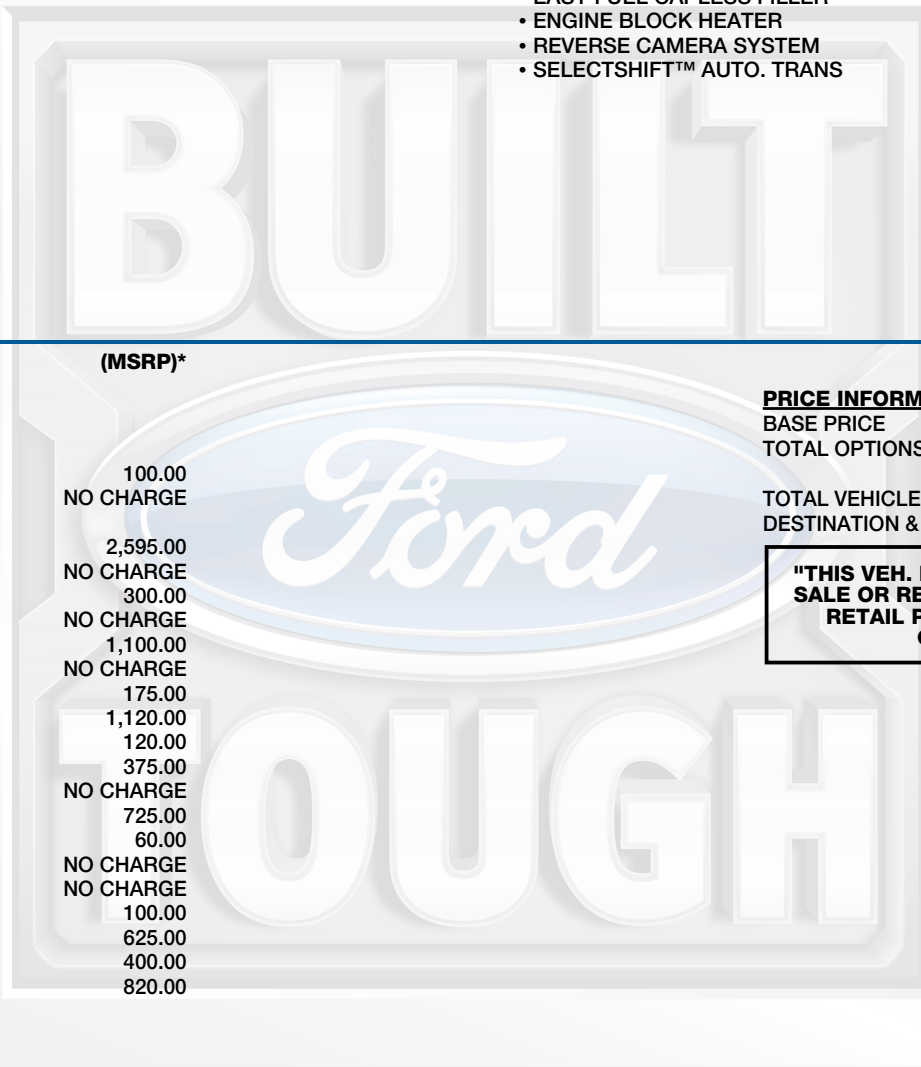

ford.ca

VEHICLE DESCRIPTION

TRANSIT

2024 350 HR PASS XLT AWD
XLT TRIM
3.5L ECOBOOST V6
10-SPEED TRANSMISSION

RK A43614

EXTERIOR
AGATE BLACK METALLIC
INTERIOR
DARK PALAZZO GREY CLOTH

STANDARD EQUIPMENT

STANDARD EQUIPMENT INCLUDED AT NO EXTRA CHARGE IN THE BASE PRICE BELOW

EXTERIOR

- DAYTIME RUNNING LIGHTS
- WIPERS, VARIABLE INTERVAL

INTERIOR

- LAMPS, DOME/REAR CARGO
- POWER POINTS

FUNCTIONAL

- A/C, MANUAL FRONT
- ABS, POWER 4-WHEEL DISC
- EASY FUEL CAPLESS FILLER
- ENGINE BLOCK HEATER
- REVERSE CAMERA SYSTEM
- SELECTSHIFT™ AUTO. TRANS

SAFETY/SECURITY

- ADVANCETRAC™/ROLL STABILITY CONTROL
- SECURILOCK ANTI-THEFT SYS
- TIRE PRESSURE MONITOR SYS

WARRANTY

- 3 YR/60,000 KM BASIC
- 5YEAR/100,000 KM POWERTRAIN
- ROADSIDE ASSISTANCE 24 HRS

INCLUDED ON THIS VEHICLE

(MSRP)*

OPTIONAL EQUIPMENT/OTHER

2024 MODEL YEAR	100.00
FEDERAL EXCISE TAX	NO CHARGE
AGATE BLACK METALLIC	NO CHARGE
PREFERRED EQUIPMENT PKG.302A	NO CHARGE
3.5L ECOBOOST V6	2,595.00
3.73 LIMITED SLIP AXLE	NO CHARGE
VINYL F/R FLOOR COVERING	300.00
9550# GVWR PACKAGE	NO CHARGE
10WAY PWR D/P PALAZZO CLOTH	1,100.00
50 STATE EMISSIONS	NO CHARGE
BACK UP ALARM	175.00
REVERSE BRAKE ASSIST	1,120.00
KEYLESS ENTRY PAD	120.00
TOW/HAUL W/ TRAILER WIRING	375.00
ELEC AIR TEMP CONTROL	NO CHARGE
SYNC 4 NAVIGATION	725.00
VEHICLE MAINTENANCE MONITOR	60.00
360-DEGREE CAMERA	NO CHARGE
SRW - SILVER STEEL W/ LUGS	NO CHARGE
FRONT OVERHEAD SHELF	100.00
REMOTE START	625.00
RUNNING BOARD	400.00
PRIVACY GLASS	820.00

PRICE INFORMATION

BASE PRICE	$79,695.00
TOTAL OPTIONS/OTHER	8,615.00
TOTAL VEHICLE & OPTIONS/OTHER	88,310.00
DESTINATION & DELIVERY	2,995.00

"THIS VEH. NOT INTENDED FOR SALE OR REGISTRATION IN US" RETAIL PRICES EXCLUDE GST/HST

(MSRP)*

Ask your dealer for the FUEL CONSUMPTION GUIDE or CALL 1-800-387-2000

L/100km NOT APPLICABLE / L/100km NON APPLICABLE

Canada

Demandez le GUIDE DE CONSOMMATION DE CARBURANT à votre concessionnaire ou composez le 1-800-387-2000

**U.S. GOVERNMENT SAFETY RATINGS
COTES DE SÉCURITÉ DU GOUVERNEMENT AMÉRICAIN**

Overall Vehicle Score / Cote globale du véhicule	★ ★ ★
Frontal Crash Collision frontale	Driver / Conducteur ★ ★ ★ ★ Passenger / Passager ★ ★
Side Crash Collision latérale	Front seat / Siège avant ★ ★ ★ ★ ★ Rear seat / Siège arrière ★ ★ ★ ★ ★
Rollover / Capotage	★

Star ratings range from 1 to 5 stars (★★★★★), with 5 being the highest. Les cotes varient de 1 à 5 étoiles (★★★★★), 5 étant la cote la plus élevée.

Source: U.S. National Highway Traffic Safety Administration
For more information / Pour de plus amples renseignements
www.safercar.gov

FordPass Connect™

Download the FordPass™ app* and you can:

1. **Access Vehicle Control Features**
2. Remotely start, lock and unlock your vehicle.
   - Locate your vehicle and check approximate fuel range.
   - Receive vehicle health alerts.

1. **Activate 4G LTE Wi-Fi Hotspot**
2. New vehicles include a 3-month or 3GB data (whichever comes first) Wi-Fi trial.
   - Connect up to ten Wi-Fi-equipped devices.

Ask your sales consultant for more details.

Scan code not operational at this time

FOR PLANT USE ONLY

RAMP ONE/ TERMINAL UN	CM8B	TOTAL MSRP $91,305.00
RAMP TWO/ TERMINAL DEUX	FINAL ASSEMBLY PLANT/ USINE DE MONTAGE KANSAS CITY	
METHOD OF TRANSP/ MODE DE TRANSPORT	ITEM #: B7-R318 O/T 1	SPECIAL ORDER
CONVOY	RC282 N RE 2X 435 000106 03 28 24	

* MANUFACTURER'S SUGGESTED RETAIL PRICE = MSRP

* NOTE: THIS PRICE HAS BEEN DEVELOPED AS A GUIDE. DEALERS MAY SELL FOR LESS AND ARE NOT UNDER ANY OBLIGATION TO ACCEPT THIS SUGGESTED RETAIL PRICE.

1FBAX9XGXRKA43614

Insist on Ford Protect! The only extended service plan fully backed by Ford and honored at every Ford dealership in the US and Canada. See your Ford dealer for additional details, or visit www.ford.ca for more information.