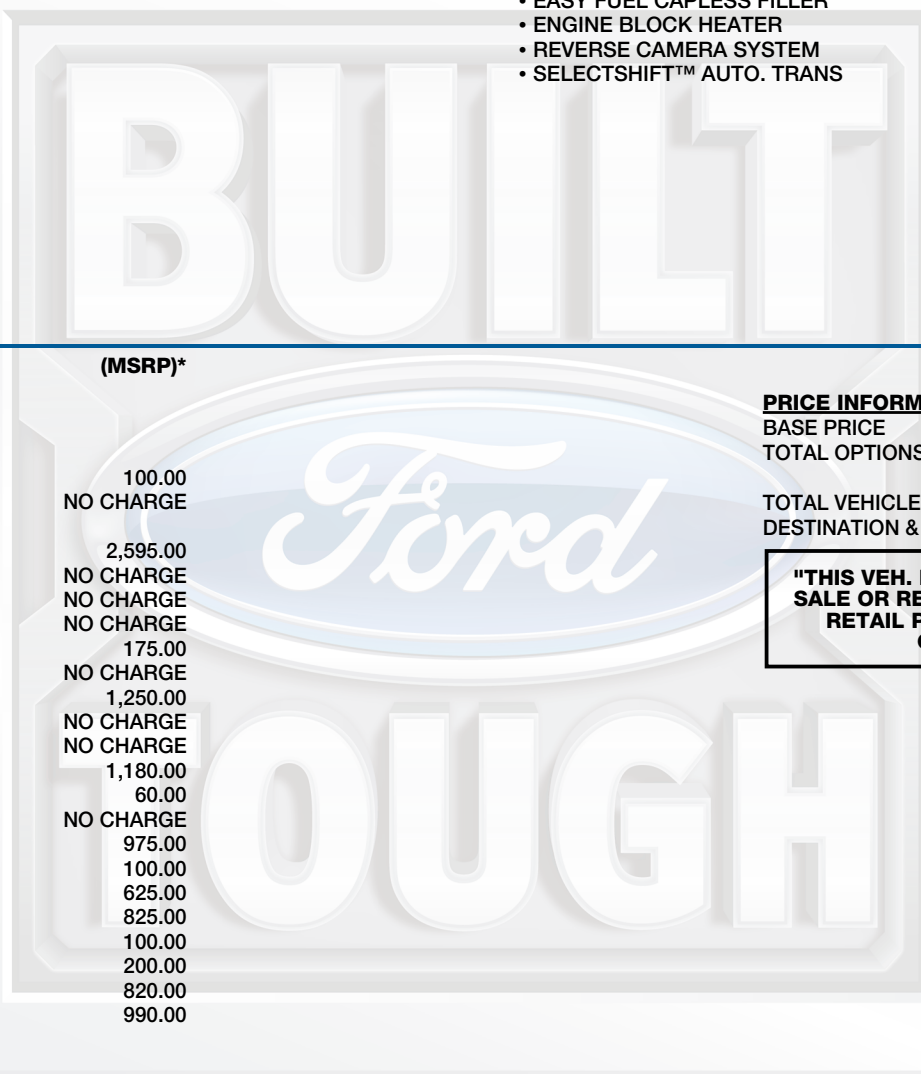

ford.ca

VEHICLE DESCRIPTION

TRANSIT

2024 350 HR PASS XL AWD
XL TRIM
3.5L ECOBOOST V6
10-SPEED TRANSMISSION

RK A22972

EXTERIOR OXFORD WHITE
INTERIOR DARK PALAZZO GREY CLOTH

STANDARD EQUIPMENT

STANDARD EQUIPMENT INCLUDED AT NO EXTRA CHARGE IN THE BASE PRICE BELOW

EXTERIOR

- DAYTIME RUNNING LIGHTS
- WIPERS, VARIABLE INTERVAL

INTERIOR

- LAMPS, DOME/REAR CARGO
- POWER POINTS

FUNCTIONAL

- A/C, MANUAL FRONT
- ABS, POWER 4-WHEEL DISC
- EASY FUEL CAPLESS FILLER
- ENGINE BLOCK HEATER
- REVERSE CAMERA SYSTEM
- SELECTSHIFT™ AUTO. TRANS

SAFETY/SECURITY

- ADVANCETRAC™/ROLL STABILITY CONTROL
- SECURILOCK ANTI-THEFT SYS
- TIRE PRESSURE MONITOR SYS

WARRANTY

- 3 YR/60,000 KM BASIC
- 5YEAR/100,000 KM POWERTRAIN
- ROADSIDE ASSISTANCE 24 HRS

INCLUDED ON THIS VEHICLE

(MSRP)*

OPTIONAL EQUIPMENT/OTHER

2024 MODEL YEAR	100.00
FEDERAL EXCISE TAX	NO CHARGE
OXFORD WHITE	NO CHARGE
PREFERRED EQUIPMENT PKG.301A	NO CHARGE
3.5L ECOBOOST V6	2,595.00
3.73 LIMITED SLIP AXLE	NO CHARGE
9550# GVWR PACKAGE	NO CHARGE
50 STATE EMISSIONS	NO CHARGE
BACK UP ALARM	175.00
REVERSE SENSING SYSTEM	NO CHARGE
REVERSE BRAKE ASSIST	1,250.00
FRONT FOG LAMPS	NO CHARGE
ELEC AIR TEMP CONTROL	NO CHARGE
SYNC 4 AM/FM BLUETOOTH	1,180.00
VEHICLE MAINTENANCE MONITOR	60.00
360-DEGREE CAMERA	NO CHARGE
BLIND SPOT ASSIST 1.0	975.00
FRONT OVERHEAD SHELF	100.00
REMOTE START	625.00
EXTND LENGTH RUNNING BOARDS	825.00
2 ADDITIONAL KEYS	100.00
VINYL MATS FLOOR COVERING	200.00
PRIVACY GLASS	820.00
SIDE SENSING SYSTEM	990.00

PRICE INFORMATION

BASE PRICE	$73,795.00
TOTAL OPTIONS/OTHER	9,995.00
TOTAL VEHICLE & OPTIONS/OTHER	83,790.00
DESTINATION & DELIVERY	2,995.00

"THIS VEH. NOT INTENDED FOR SALE OR REGISTRATION IN US" RETAIL PRICES EXCLUDE GST/HST

(MSRP)*

ENERGUIDE

Ask your dealer for the FUEL CONSUMPTION GUIDE or CALL 1-800-387-2000

L/100km NOT APPLICABLE / L/100km NON APPLICABLE

Canada

Demandez le GUIDE DE CONSOMMATION DE CARBURANT à votre concessionnaire ou composez le 1-800-387-2000

**U.S. GOVERNMENT SAFETY RATINGS
COTES DE SÉCURITÉ DU GOUVERNEMENT AMÉRICAIN**

Overall Vehicle Score / Cote globale du véhicule	★ ★ ★
Frontal Crash Collision frontale	Driver / Conducteur ★ ★ ★ ★ Passenger / Passager ★ ★
Side Crash Collision latérale	Front seat / Siège avant ★ ★ ★ ★ ★ Rear seat / Siège arrière ★ ★ ★ ★ ★
Rollover / Capotage	★

Star ratings range from 1 to 5 stars (*****), with 5 being the highest. Les cotes varient de 1 à 5 étoiles (*****), 5 étant la cote la plus élevée.

Source: U.S. National Highway Traffic Safety Administration
For more information / Pour de plus amples renseignements
www.safercar.gov

FordPass Connect™

Download the FordPass™ app* and you can:

1. **Access Vehicle Control Features**
2. Remotely start, lock and unlock your vehicle.
   - Locate your vehicle and check approximate fuel range.
   - Receive vehicle health alerts.

1. **Activate 4G LTE Wi-Fi Hotspot**
2. New vehicles include a 3-month or 3GB data (whichever comes first) Wi-Fi trial.
   - Connect up to ten Wi-Fi-equipped devices.

Ask your sales consultant for more details.

Scan code not operational at this time

FOR PLANT USE ONLY

RAMP ONE/TERMINAL UN	CM69		TOTAL MSRP $86,785.00
RAMP TWO/TERMINAL DEUX		FINAL ASSEMBLY PLANT/USINE DE MONTAGE	KANSAS CITY
METHOD OF TRANSP/MODE DE TRANSPORT	CONVOY	ITEM #: A4-C21E O/T 1	SPECIAL ORDER
			RB012 N RE 2X 420 000354 02 01 24

* MANUFACTURER'S SUGGESTED RETAIL PRICE = MSRP
* NOTE: THIS PRICE HAS BEEN DEVELOPED AS A GUIDE. DEALERS MAY SELL FOR LESS AND ARE NOT UNDER ANY OBLIGATION TO ACCEPT THIS SUGGESTED RETAIL PRICE.

1FBAX9XG8RKA22972