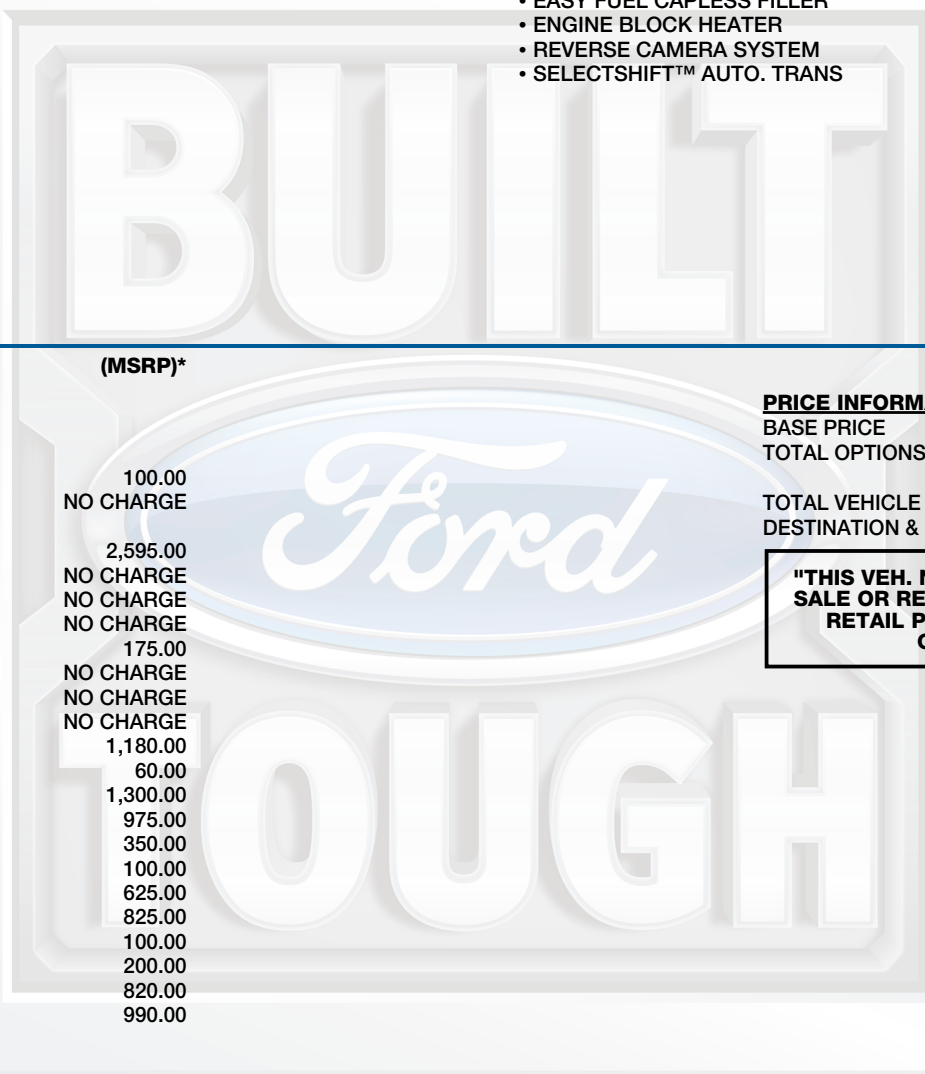

ford.ca

VEHICLE DESCRIPTION

TRANSIT

2024 350 MR PASS XL AWD
XL TRIM
3.5L ECOBOOST V6
10-SPEED TRANSMISSION

EXTERIOR OXFORD WHITE
INTERIOR DARK PALAZZO GREY CLOTH

RK A42045

STANDARD EQUIPMENT

STANDARD EQUIPMENT INCLUDED AT NO EXTRA CHARGE IN THE BASE PRICE BELOW

EXTERIOR

- DAYTIME RUNNING LIGHTS
- WIPERS, VARIABLE INTERVAL

INTERIOR

- LAMPS, DOME/REAR CARGO
- POWER POINTS

FUNCTIONAL

- A/C, MANUAL FRONT
- ABS, POWER 4-WHEEL DISC
- EASY FUEL CAPLESS FILLER
- ENGINE BLOCK HEATER
- REVERSE CAMERA SYSTEM
- SELECTSHIFT™ AUTO. TRANS

SAFETY/SECURITY

- ADVANCETRAC™/ROLL STABILITY CONTROL
- SECURILOCK ANTI-THEFT SYS
- TIRE PRESSURE MONITOR SYS

WARRANTY

- 3 YR/60,000 KM BASIC
- 5YEAR/100,000 KM POWERTRAIN
- ROADSIDE ASSISTANCE 24 HRS

INCLUDED ON THIS VEHICLE

(MSRP)*

OPTIONAL EQUIPMENT/OTHER

2024 MODEL YEAR	100.00
FEDERAL EXCISE TAX	NO CHARGE
OXFORD WHITE	NO CHARGE
PREFERRED EQUIPMENT PKG.301A	NO CHARGE
3.5L ECOBOOST V6	2,595.00
3.73 LIMITED SLIP AXLE	NO CHARGE
9550# GVWR PACKAGE	NO CHARGE
50 STATE EMISSIONS	NO CHARGE
BACK UP ALARM	175.00
REVERSE SENSING SYSTEM	NO CHARGE
FRONT FOG LAMPS	NO CHARGE
ELEC AIR TEMP CONTROL	NO CHARGE
SYNC 4 AM/FM BLUETOOTH	1,180.00
VEHICLE MAINTENANCE MONITOR	60.00
360-DEGREE CAMERA	1,300.00
BLIND SPOT ASSIST 1.0	975.00
EXTENDED FUEL TANK (117 L)	350.00
FRONT OVERHEAD SHELF	100.00
REMOTE START	625.00
EXTND LENGTH RUNNING BOARDS	825.00
2 ADDITIONAL KEYS	100.00
VINYL MATS FLOOR COVERING	200.00
PRIVACY GLASS	820.00
SIDE SENSING SYSTEM	990.00

PRICE INFORMATION

BASE PRICE	$73,095.00
TOTAL OPTIONS/OTHER	10,395.00
TOTAL VEHICLE & OPTIONS/OTHER	83,490.00
DESTINATION & DELIVERY	2,995.00

"THIS VEH. NOT INTENDED FOR SALE OR REGISTRATION IN US" RETAIL PRICES EXCLUDE GST/HST

(MSRP)*

Ask your dealer for the FUEL CONSUMPTION GUIDE or CALL 1-800-387-2000

L/100km NOT APPLICABLE / L/100km NON APPLICABLE

Canada

Demandez le GUIDE DE CONSOMMATION DE CARBURANT à votre concessionnaire ou composez le 1-800-387-2000

U.S. GOVERNMENT SAFETY RATINGS COTES DE SÉCURITÉ DU GOUVERNEMENT AMÉRICAIN

Overall Vehicle Score / Cote globale du véhicule		Not Rated / Non coté
Frontal Crash / Collision frontale	Driver / Conducteur Passenger / Passager	★ ★ ★ ★
Side Crash / Collision latérale	Front seat / Siège avant Rear seat / Siège arrière	★ ★ ★ ★ ★
Rollover / Capotage		Not Rated / Non coté

Star ratings range from 1 to 5 stars (*****), with 5 being the highest. Les cotes varient de 1 à 5 étoiles (*****), 5 étant la cote la plus élevée.

Source: U.S. National Highway Traffic Safety Administration
For more information / Pour de plus amples renseignements
www.safercar.gov

FordPass Connect™

Download the FordPass™ app* and you can:

1. **Access Vehicle Control Features**
2. Remotely start, lock and unlock your vehicle.
   - Locate your vehicle and check approximate fuel range.
   - Receive vehicle health alerts.

1. **Activate 4G LTE Wi-Fi Hotspot**
2. New vehicles include a 3-month or 3GB data (whichever comes first) Wi-Fi trial.
   - Connect up to ten Wi-Fi-equipped devices.

Ask your sales consultant for more details.

Scan code not operational at this time

FOR PLANT USE ONLY

	RAMP ONE/TERMINAL UN		TOTAL MSRP $86,485.00
	CM69		
	RAMP TWO/TERMINAL DEUX	FINAL ASSEMBLY PLANT/USINE DE MONTAGE	* MANUFACTURER'S SUGGESTED RETAIL PRICE = MSRP * NOTE: THIS PRICE HAS BEEN DEVELOPED AS A GUIDE. DEALERS MAY SELL FOR LESS AND ARE NOT UNDER ANY OBLIGATION TO ACCEPT THIS SUGGESTED RETAIL PRICE.
		KANSAS CITY	
	METHOD OF TRANSP/MODE DE TRANSPORT	ITEM #: A4-C17E O/T 1	SPECIAL ORDER
	CONVOY	RC262 N RE 2X 435 000172 03 26 24