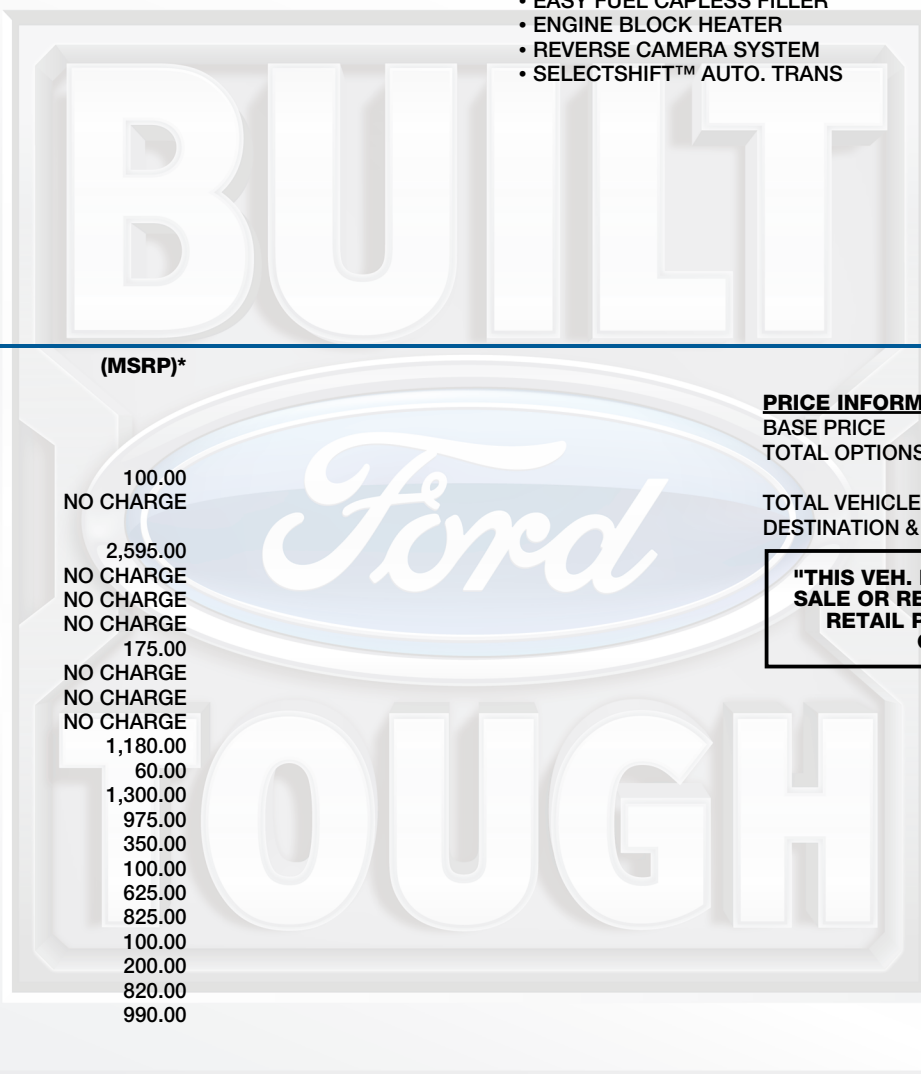

ford.ca

VEHICLE DESCRIPTION

TRANSIT

2024 350 MR PASS XL AWD
XL TRIM
3.5L ECOBOOST V6
10-SPEED TRANSMISSION

RK A42005

EXTERIOR OXFORD WHITE
INTERIOR DARK PALAZZO GREY CLOTH

STANDARD EQUIPMENT

STANDARD EQUIPMENT INCLUDED AT NO EXTRA CHARGE IN THE BASE PRICE BELOW

EXTERIOR

- DAYTIME RUNNING LIGHTS
- WIPERS, VARIABLE INTERVAL

INTERIOR

- LAMPS, DOME/REAR CARGO
- POWER POINTS

FUNCTIONAL

- A/C, MANUAL FRONT
- ABS, POWER 4-WHEEL DISC
- EASY FUEL CAPLESS FILLER
- ENGINE BLOCK HEATER
- REVERSE CAMERA SYSTEM
- SELECTSHIFT™ AUTO. TRANS

SAFETY/SECURITY

- ADVANCETRAC™/ROLL STABILITY CONTROL
- SECURILOCK ANTI-THEFT SYS
- TIRE PRESSURE MONITOR SYS

WARRANTY

- 3 YR/60,000 KM BASIC
- 5YEAR/100,000 KM POWERTRAIN
- ROADSIDE ASSISTANCE 24 HRS

INCLUDED ON THIS VEHICLE

(MSRP)*

OPTIONAL EQUIPMENT/OTHER

2024 MODEL YEAR	100.00
FEDERAL EXCISE TAX	NO CHARGE
OXFORD WHITE	NO CHARGE
PREFERRED EQUIPMENT PKG.301A	NO CHARGE
3.5L ECOBOOST V6	2,595.00
3.73 LIMITED SLIP AXLE	NO CHARGE
9550# GVWR PACKAGE	NO CHARGE
50 STATE EMISSIONS	NO CHARGE
BACK UP ALARM	175.00
REVERSE SENSING SYSTEM	NO CHARGE
FRONT FOG LAMPS	NO CHARGE
ELEC AIR TEMP CONTROL	NO CHARGE
SYNC 4 AM/FM BLUETOOTH	1,180.00
VEHICLE MAINTENANCE MONITOR	60.00
360-DEGREE CAMERA	1,300.00
BLIND SPOT ASSIST 1.0	975.00
EXTENDED FUEL TANK (117 L)	350.00
FRONT OVERHEAD SHELF	100.00
REMOTE START	625.00
EXTND LENGTH RUNNING BOARDS	825.00
2 ADDITIONAL KEYS	100.00
VINYL MATS FLOOR COVERING	200.00
PRIVACY GLASS	820.00
SIDE SENSING SYSTEM	990.00

PRICE INFORMATION

BASE PRICE	$73,095.00
TOTAL OPTIONS/OTHER	10,395.00
TOTAL VEHICLE & OPTIONS/OTHER	83,490.00
DESTINATION & DELIVERY	2,995.00

"THIS VEH. NOT INTENDED FOR SALE OR REGISTRATION IN US" RETAIL PRICES EXCLUDE GST/HST

(MSRP)*

Ask your dealer for the FUEL CONSUMPTION GUIDE or CALL 1-800-387-2000

L/100km NOT APPLICABLE / L/100km NON APPLICABLE

Canada

Demandez le GUIDE DE CONSOMMATION DE CARBURANT à votre concessionnaire ou composez le 1-800-387-2000

U.S. GOVERNMENT SAFETY RATINGS COTES DE SÉCURITÉ DU GOUVERNEMENT AMÉRICAIN

Overall Vehicle Score / Cote globale du véhicule		Not Rated / Non coté
Frontal Crash / Collision frontale	Driver / Conducteur Passenger / Passager	★ ★ ★ ★
Side Crash / Collision latérale	Front seat / Siège avant Rear seat / Siège arrière	★ ★ ★ ★ ★
Rollover / Capotage		Not Rated / Non coté

Star ratings range from 1 to 5 stars (*****), with 5 being the highest. Les cotes varient de 1 à 5 étoiles (*****), 5 étant la cote la plus élevée.

Source: U.S. National Highway Traffic Safety Administration
For more information / Pour de plus amples renseignements
www.safercar.gov

FordPass Connect™

1. Download the FordPass™ app* and you can:
2. **Access Vehicle Control Features**
     - Remotely start, lock and unlock your vehicle.
     - Locate your vehicle and check approximate fuel range.
     - Receive vehicle health alerts.
   - **Activate 4G LTE Wi-Fi Hotspot**
     - New vehicles include a 3-month or 3GB data (whichever comes first) Wi-Fi trial.
     - Connect up to ten Wi-Fi-equipped devices.

Ask your sales consultant for more details.

Scan code not operational at this time

FOR PLANT USE ONLY

RAMP ONE/TERMINAL UN	CM69		TOTAL MSRP $86,485.00
RAMP TWO/TERMINAL DEUX		FINAL ASSEMBLY PLANT/USINE DE MONTAGE	KANSAS CITY
METHOD OF TRANSP/MODE DE TRANSPORT	CONVOY	ITEM #: A4-C18E O/T 1	SPECIAL ORDER
		RC182 N RE 2X 435 000078 03 18 24	

* MANUFACTURER'S SUGGESTED RETAIL PRICE = MSRP
* NOTE: THIS PRICE HAS BEEN DEVELOPED AS A GUIDE. DEALERS MAY SELL FOR LESS AND ARE NOT UNDER ANY OBLIGATION TO ACCEPT THIS SUGGESTED RETAIL PRICE.

1FBAX9CG5RKA42005