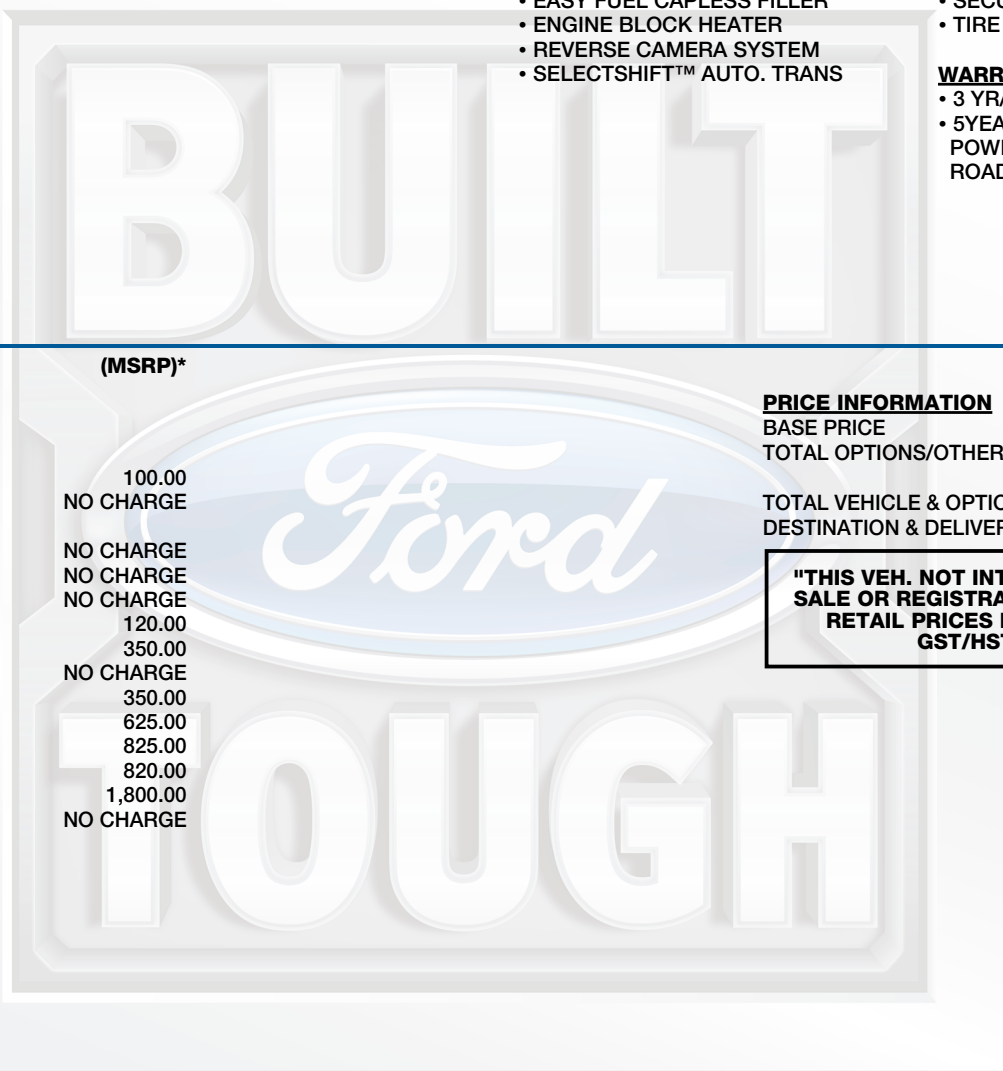

ford.ca

VEHICLE DESCRIPTION

TRANSIT

2024 350 MR PASS XL AWD
XL TRIM
3.5L PFDI V6
10-SPEED TRANSMISSION

RK A49538

EXTERIOR OXFORD WHITE
INTERIOR DARK PALAZZO GREY CLOTH

STANDARD EQUIPMENT

STANDARD EQUIPMENT INCLUDED AT NO EXTRA CHARGE IN THE BASE PRICE BELOW

EXTERIOR

- DAYTIME RUNNING LIGHTS
- WIPERS, VARIABLE INTERVAL

INTERIOR

- LAMPS, DOME/REAR CARGO
- POWER POINTS

FUNCTIONAL

- A/C, MANUAL FRONT
- ABS, POWER 4-WHEEL DISC
- EASY FUEL CAPLESS FILLER
- ENGINE BLOCK HEATER
- REVERSE CAMERA SYSTEM
- SELECTSHIFT™ AUTO. TRANS

SAFETY/SECURITY

- ADVANCETRAC™/ROLL STABILITY CONTROL
- SECURILOCK ANTI-THEFT SYS
- TIRE PRESSURE MONITOR SYS

WARRANTY

- 3 YR/60,000 KM BASIC
- 5 YEAR/100,000 KM POWERTRAIN
- ROADSIDE ASSISTANCE 24 HRS

INCLUDED ON THIS VEHICLE

(MSRP)*

OPTIONAL EQUIPMENT/OTHER

2024 MODEL YEAR	100.00
FEDERAL EXCISE TAX	NO CHARGE
OXFORD WHITE	NO CHARGE
PREFERRED EQUIPMENT PKG.301A	NO CHARGE
3.73 LIMITED SLIP AXLE	NO CHARGE
9550# GVWR PACKAGE	NO CHARGE
50 STATE EMISSIONS	NO CHARGE
KEYLESS ENTRY PAD	120.00
RADIO - SYNC3, 4" SCN	350.00
DUAL BATTERIES (70 AMP-HR)	NO CHARGE
EXTENDED FUEL TANK (117 L)	350.00
REMOTE START	625.00
EXTND LENGTH RUNNING BOARDS	825.00
PRIVACY GLASS	820.00
15-PASSENGER SEATS	1,800.00
E-85 FLEX FUEL CAPABLE	NO CHARGE

PRICE INFORMATION

BASE PRICE	$73,095.00
TOTAL OPTIONS/OTHER	4,990.00
TOTAL VEHICLE & OPTIONS/OTHER	78,085.00
DESTINATION & DELIVERY	2,995.00

"THIS VEH. NOT INTENDED FOR SALE OR REGISTRATION IN US" RETAIL PRICES EXCLUDE GST/HST

(MSRP)*

ENERGUIDE

Ask your dealer for the FUEL CONSUMPTION GUIDE or CALL 1-800-387-2000

L/100km NOT APPLICABLE / L/100km NON APPLICABLE

Canada

Demandez le GUIDE DE CONSOMMATION DE CARBURANT à votre concessionnaire ou composez le 1-800-387-2000

U.S. GOVERNMENT SAFETY RATINGS
COTES DE SÉCURITÉ DU GOUVERNEMENT AMÉRICAIN

Overall Vehicle Score / Cote globale du véhicule		Not Rated / Non coté
Frontal Crash / Collision frontale	Driver / Conducteur Passenger / Passager	★ ★ ★ ★
Side Crash / Collision latérale	Front seat / Siège avant Rear seat / Siège arrière	★ ★ ★ ★ ★
Rollover / Capotage		Not Rated / Non coté

Star ratings range from 1 to 5 stars (*****), with 5 being the highest. Les cotes varient de 1 à 5 étoiles (*****), 5 étant la cote la plus élevée.

Source: U.S. National Highway Traffic Safety Administration
For more information / Pour de plus amples renseignements
www.safercar.gov

FordPass Connect™

1. Download the FordPass™ app* and you can:
2. **Access Vehicle Control Features**
     - Remotely start, lock and unlock your vehicle.
     - Locate your vehicle and check approximate fuel range.
     - Receive vehicle health alerts.
   - **Activate 4G LTE Wi-Fi Hotspot**
     - New vehicles include a 3-month or 3GB data (whichever comes first) Wi-Fi trial.
     - Connect up to ten Wi-Fi-equipped devices.

Ask your sales consultant for more details.

Scan code not operational at this time

FOR PLANT USE ONLY

SOLD TO/VENDU A Lakeside Ford 309 - 1A Street South East Slave Lake AB CAN T0G 2A3	B60 377	RAMP ONE/ TERMINAL UN CM8G	DEALER NO./CONCESSIONNAIRE B60 377
SHIP TO (IF OTHER THAN SOLD TO) / EXPÉDIER A (SI AUTRE QUE L'ACHETEUR) Lakeside Ford B60 377 309 - 1A Street South East Slave Lake AB CAN T0G 2A3		RAMP TWO/ TERMINAL DEUX	FINAL ASSEMBLY PLANT/ USINE DE MONTAGE KANSAS CITY
SHIP THROUGH/EXPÉDIER VIA KANSAS CITY VPC 8250 NE UNGD P163 KANSAS CITY MO		METHOD OF TRANSP / MODE DE TRANSPORT CONVOY	ITEM #: B6-4002 O/T 2

TOTAL MSRP $81,080.00

* MANUFACTURER'S SUGGESTED RETAIL PRICE = MSRP
* NOTE: THIS PRICE HAS BEEN DEVELOPED AS A GUIDE. DEALERS MAY SELL FOR LESS AND ARE NOT UNDER ANY OBLIGATION TO ACCEPT THIS SUGGESTED RETAIL PRICE.

1FBAX9C88RKA49538