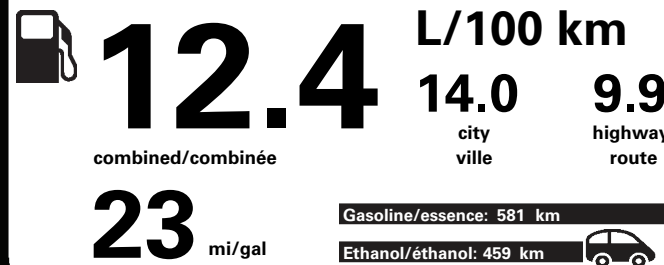

WARRANTY

- 3 YR/60,000 KM BASIC
- 5YEAR/100,000 KM POWERTRAIN
- ROADSIDE ASSISTANCE 24 HRS

INCLUDED ON THIS VEHICLE

(MSRP)*

EQUIPMENT GROUP 301A

OPTIONAL EQUIPMENT/OTHER

2019 MODEL YEAR	
FEDERAL EXCISE TAX	100.00
INGOT SILVER METALLIC	NO CHARGE
.FLEXIBLE FUEL	
20" MACH/LOW GLOSS EBONY WHL	275.00

PRICE INFORMATION

BASE PRICE	$48,027.00
TOTAL OPTIONS/OTHER	375.00
TOTAL VEHICLE & OPTIONS/OTHER	48,402.00
DESTINATION & DELIVERY	1,750.00

"THIS VEH. NOT INTENDED FOR SALE OR REGISTRATION IN US" RETAIL PRICES EXCLUDE GST/HST

TOTAL MSRP $50,152.00

* MANUFACTURER'S SUGGESTED RETAIL PRICE = MSRP
* NOTE: THIS PRICE HAS BEEN DEVELOPED AS A GUIDE. DEALERS MAY SELL FOR LESS AND ARE NOT UNDER ANY OBLIGATION TO ACCEPT THIS SUGGESTED RETAIL PRICE.

SOLD TO/VENDU A Brown Bros Ford Lincoln Sales 270 S E Marine Drive Vancouver BC CAN V5X 2S6	B70 031	RAMP ONE/ TERMINAL UN CA72	DEALER NO./CONCESSIONNAIRE B70 031
SHIP TO (IF OTHER THAN SOLD TO) / EXPEDIER A (SI AUTRE QUE L'ACHETEUR) National Car Rental 3866 McDonald Road Richmond BC	B7 587	RAMP TWO/ TERMINAL DEUX	FINAL ASSEMBLY PLANT/ USINE DE MONTAGE CHICAGO
SHIP THROUGH/EXPEDIER VIA	METHOD OF TRANSP / MODE DE TRANSPORT CONVOY	ITEM #: B7-125A O/T 5	JM191 N REC2X 915 001098 12 19 18

Fuel Consumption / Consommation de carburant

Annual fuel COST
for an annual distance of 20,000 km, and an average fuel price of $1.02 per litre

$ 2 530

Coût annuel en carburant

pour une distance annuelle de 20 000 km, et un prix moyen du carburant de 1,02 $ par litre

Full-size cars range from /
Les voitures grandes berlines font
entre
2.3 - 17.0 L_e/100 km

L_e is gasoline litre equivalent
L_e signifie litre équivalent d'essence