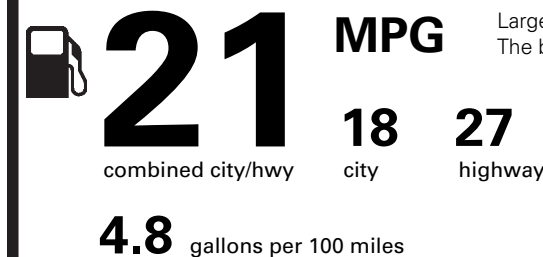

PRICE INFORMATION

BASE PRICE	\$37,105.00
TOTAL OPTIONS/OTHER	1,840.00
TOTAL VEHICLE & OPTIONS/OTHER	38,945.00
DESTINATION & DELIVERY	875.00

EPA DOT Fuel Economy and Environment

Gasoline Vehicle

Fuel Economy