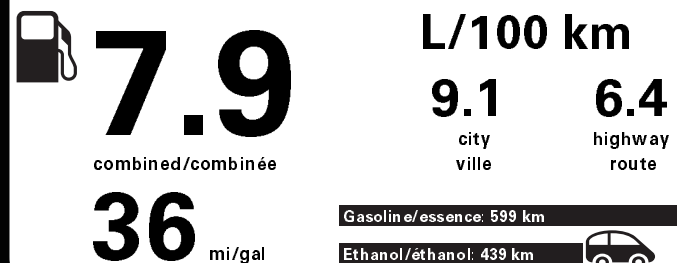

HB281 N REC2X 725 001207 02 28 17

Canada

ENERGUIDE

E85 Gasoline-Ethanol Vehicle
Véhicule à essence-éthanol

Fuel Consumption / Consommation de carburant

Annual fuel COST
for an annual distance of 20,000 km, and an average fuel price of \$0.93 per litre