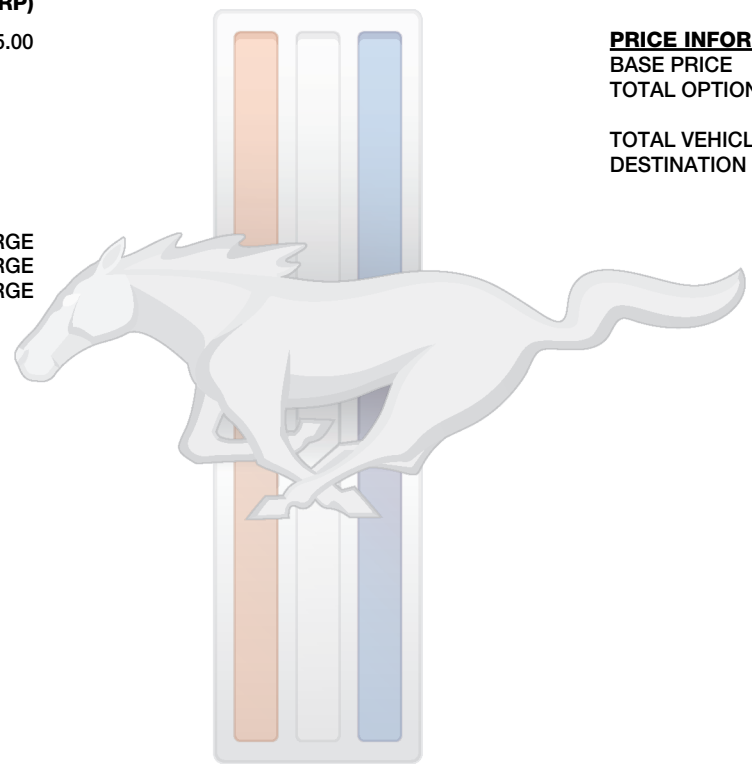

INCLUDED ON THIS VEHICLE

(MSRP)

EQUIPMENT GROUP 101A
•SIRIUSXM W/ 360L

2,195.00

OPTIONAL EQUIPMENT/OTHER

.18 PTD SHADOW SILVER CAST ALU
.3.15 RATIO LIMITED SLIP AXLE
.235/50ZR 18 BSW ALL-SEAS TIRE
CONN PKG:1YR INCL W/FORD APP
SPOILER DELETE
FLR MATS FRT-CARPETED BLACK
FRONT LICENSE PLATE BRACKET

NO CHARGE
NO CHARGE
NO CHARGE

PRICE INFORMATION

BASE PRICE	\$32,640.00
TOTAL OPTIONS/OTHER	2,195.00
TOTAL VEHICLE & OPTIONS/OTHER	34,835.00
DESTINATION & DELIVERY	1,995.00

EPA DOT Fuel Economy and Environment