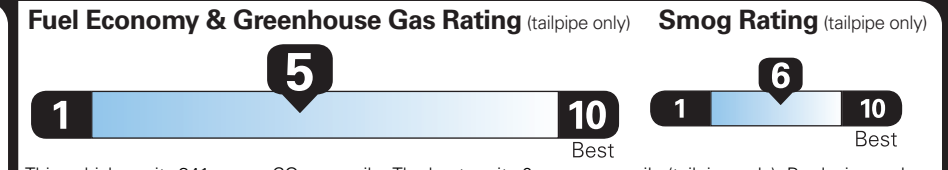

This vehicle emits 341 grams CO₂ per mile. The best emits 0 grams per mile (tailpipe only). Producing and distributing fuel also create emissions; learn more at fueleconomy.gov.

Actual results will vary for many reasons, including driving conditions and how you drive and maintain your vehicle. The average new vehicle gets 29 MPG and costs $8,500 to fuel over 5 years. Cost estimates are based on 15,000 miles per year at $3.30 per gallon. MPGe is miles per gasoline gallon equivalent. Vehicle emissions are a significant cause of climate change and smog.

fueleconomy.gov

Calculate personalized estimates and compare vehicles

GOVERNMENT 5-STAR SAFETY RATINGS

Overall Vehicle Score ★★★★★

Based on the combined ratings of frontal, side and rollover. Should ONLY be compared to other vehicles of similar size and weight.

Frontal Crash	Driver	★★★★★
	Passenger	★★★★★

Based on the risk of injury in a frontal impact. Should ONLY be compared to other vehicles of similar size and weight.

Side Crash	Front seat	★★★★★
	Rear seat	★★★★★

Based on the risk of injury in a side impact.

Rollover ★★★★★

Based on the risk of rollover in a single-vehicle crash.

Star ratings range from 1 to 5 stars (★★★★★), with 5 being the highest. Source: National Highway Traffic Safety Administration (NHTSA). www.safercar.gov or 1-888-327-4236