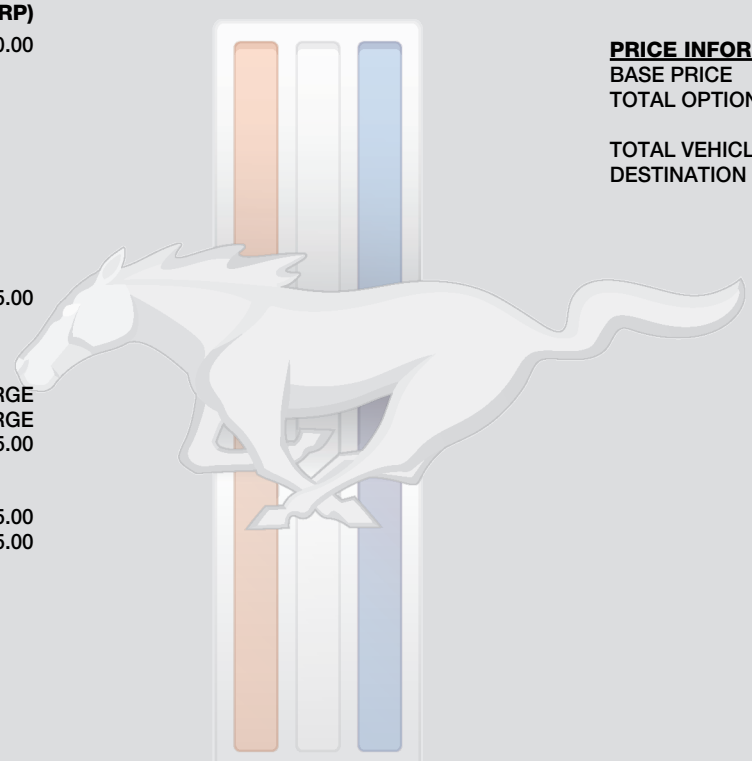

1,595.00

NO CHARGE

NO CHARGE

395.00

995.00

405.00

PRICE INFORMATION

BASE PRICE	\$32,175.00
TOTAL OPTIONS/OTHER	5,690.00
TOTAL VEHICLE & OPTIONS/OTHER	37,865.00
DESTINATION & DELIVERY	1,195.00

EPA DOT Fuel Economy and Environment

Gasoline Vehicle

Fuel Economy

25 MPG
combined city/hwy
21 city
32 highway
4.0 gallons per 100 miles

Subcompact Cars range from 14 to 108 MPG. The best vehicle rates 141 MPGe.

You spend
\$500

more in fuel costs over 5 years compared to the average new vehicle.

Annual fuel cost
\$1,600

Fuel Economy & Greenhouse Gas Rating (tailpipe only) Smog Rating (tailpipe only)

This vehicle emits 356 grams CO₂ per mile. The best emits 0 grams per mile (tailpipe only). Producing and distributing fuel also create emissions; learn more at fueleconomy.gov.