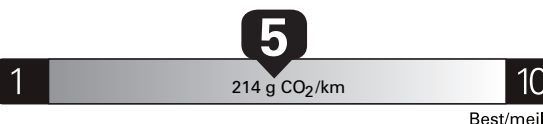

Annual fuel COST
for an annual distance of 20,000 km, and an average fuel price of $1.45 per litre

$ 2 668

Coût annuel en carburant

pour une distance annuelle de 20 000 km, et un prix moyen du carburant de 1,45 $ par litre

Subcompact Cars range from /
Les voitures sous-compactes font
entre
2.1 - 16.2 L_e/100 km

L_e is gasoline litre equivalent
L_e signifie litre équivalent d'essence

Carbon Dioxide Rating / Indice de dioxyde de carbone

Tailpipe emissions only / Émissions du tuyau d'échappement seulement

Smog Rating / Indice de Smog