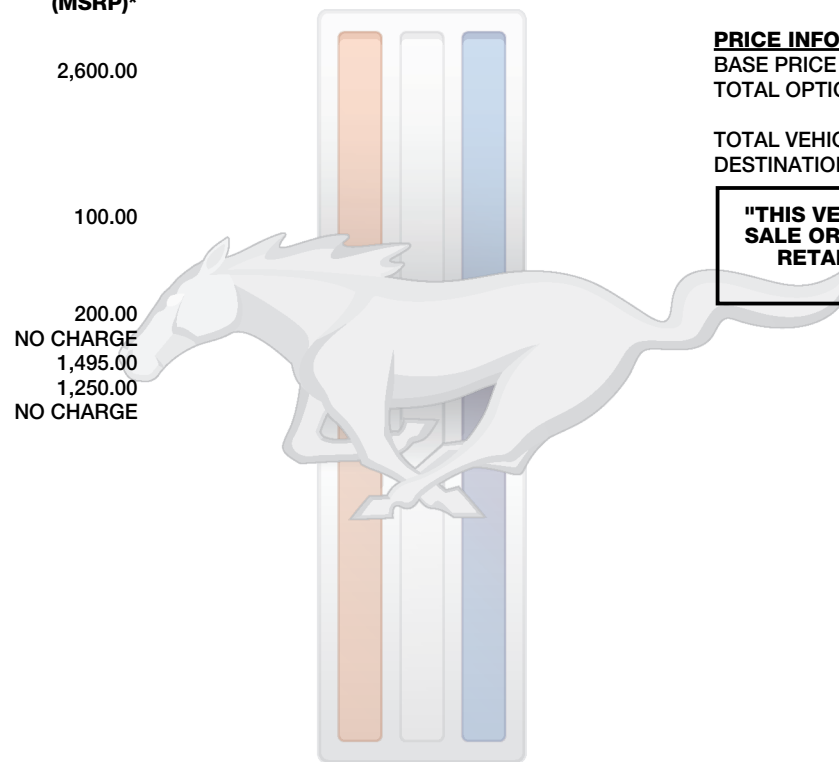

- 2024 MODEL YEAR
- FEDERAL EXCISE TAX 100.00
- .3.15 RATIO LIMITED SLIP AXLE
- 255/40R19 W-RATED TIRE
- FRONT LICENSE PLATE BRACKET
- PRM FL LNRS FR/RR W/O CPT MATS
- SPOILER DELETE NO CHARGE
- ACTIVE VALVE PERFORMANCE EXH 1,495.00
- 19X8.5 PREMIER POLISHED ALUM 1,250.00
- 50 STATE EMISSIONS NO CHARGE