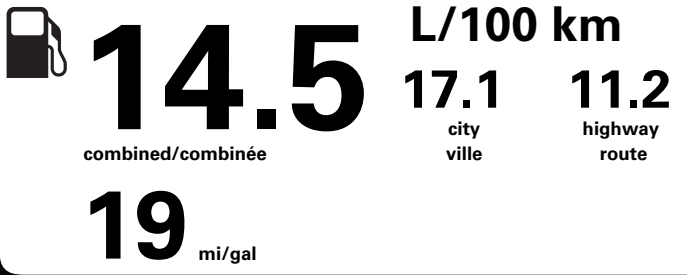

For all program details and to register to attend, visit www.mach1trackattack.com or contact the Ford Performance Racing School at 435.277.7333.

The complimentary Mach 1 Track Attack program is available only to original owners of the new Mustang Mach 1. Eligible participants who purchased and took delivery of a Mach 1 will have one calendar year from the date of delivery to register for and attend the Mach 1 Track Attack program.

WWW.MACH1TRACKATTACK.COM

SOLD TO/VENDU A
Cam Clark Ford Lincoln Ltd.
833 Automall Drive
North Vancouver BC CAN V7P 3R8

B70 183

RAMP ONE/
TERMINAL UN

CD8B

DEALER NO./CONCESSIONNAIRE

B70 183

TOTAL MSRP $81,635.00

SHIP TO (IF OTHER THAN SOLD TO) /
EXPEDIER A (SI AUTRE QUE L'ACHETEUR)

RAMP TWO/
TERMINAL DEUX

FINAL ASSEMBLY PLANT/
USINE DE MONTAGE

FLAT ROCK

* MANUFACTURER'S SUGGESTED RETAIL PRICE = MSRP
* NOTE: THIS PRICE HAS BEEN DEVELOPED AS A GUIDE. DEALERS MAY SELL FOR LESS AND ARE NOT UNDER ANY OBLIGATION TO ACCEPT THIS SUGGESTED RETAIL PRICE.

SHIP THROUGH/EXPEDIER VIA

METHOD OF TRANSP /
MODE DE TRANSPORT

CONVOY

ITEM #: B7-7100 O/T 2

NF081 N RE 2X 235 002452 06 08 22

Gasoline Vehicle
Véhicule à essence

Fuel Consumption / Consommation de carburant

Annual fuel COST
for an annual distance of 20,000 km, and an average fuel price of $1.00 per litre

$ 2 900

Coût annuel en carburant

pour une distance annuelle de 20 000 km, et un prix moyen du carburant de 1,00 $ par litre

Subcompact cars range from /
Les voitures sous-compactes font
entre

2.1 - 16.7 L_e/100 km

L_e is gasoline litre equivalent
L_e signifie litre équivalent d'essence

Carbon Dioxide Rating / Indice de dioxyde de carbone

Tailpipe emissions only / Émissions du tuyau d'échappement seulement

Smog Rating / Indice de Smog

Estimates are based on Government of Canada approved criteria and testing methods. Vehicle's actual fuel consumption will vary.

Estimations établies selon des méthodes d'essai et des critères approuvés par le gouvernement du Canada. La consommation de carburant réelle du véhicule variera.

For more information visit

vehicles.nrcan.gc.ca

Pour plus d'information visitez

vehicules.nrcan.gc.ca

U.S. GOVERNMENT SAFETY RATINGS
COTES DE SÉCURITÉ DU GOUVERNEMENT AMÉRICAIN

Overall Vehicle Score / Cote globale du véhicule	★★★★★
Frontal Crash / Collision frontale	★★★★★
Side Crash / Collision latérale	★★★★★
Rollover / Capotage	★★★★★

Star ratings range from 1 to 5 stars (*****), with 5 being the highest.
Les cotes varient de 1 à 5 étoiles (*****), 5 étant la cote la plus élevée.

Source: U.S. National Highway Traffic Safety Administration
For more information / Pour de plus amples renseignements
www.safercar.gov

1FA6P8R07N5552814