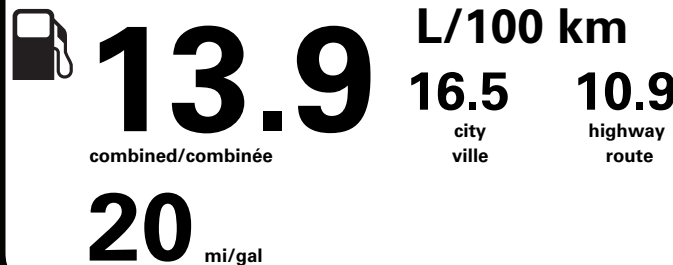

TD221 N RE 2X 645 001060 04 22 26

Gasoline Vehicle
Véhicule à essence

Fuel Consumption / Consommation de carburant

Annual fuel **COST**
for an annual distance of 20,000 km, and an average fuel price of \$1.50 per litre