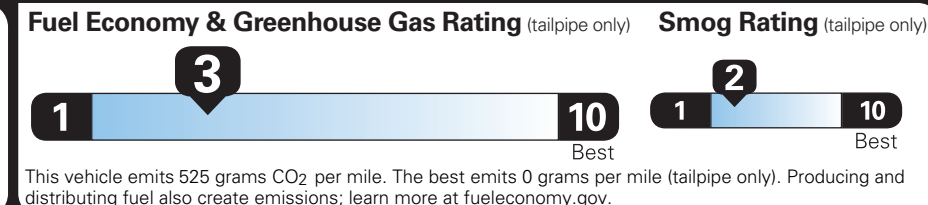

Actual results will vary for many reasons, including driving conditions and how you drive and maintain your vehicle. The average new vehicle gets 29 MPG and costs $8,500 to fuel over 5 years. Cost estimates are based on 15,000 miles per year at $3.30 per gallon. MPGe is miles per gasoline gallon equivalent. Vehicle emissions are a significant cause of climate change and smog.

fueleconomy.gov

Calculate personalized estimates and compare vehicles

Smartphone QR Code™

GOVERNMENT 5-STAR SAFETY RATINGS

Overall Vehicle Score ★★★★★

Based on the combined ratings of frontal, side and rollover. Should ONLY be compared to other vehicles of similar size and weight.

Frontal Crash Driver Passenger ★★★★★

Based on the risk of injury in a frontal impact. Should ONLY be compared to other vehicles of similar size and weight.

Side Crash Front seat Rear seat ★★★★★

Based on the risk of injury in a side impact.

Rollover ★★★★★

Based on the risk of rollover in a single-vehicle crash.

Star ratings range from 1 to 5 stars (★★★★★), with 5 being the highest. Source: National Highway Traffic Safety Administration (NHTSA). www.safercar.gov or 1-888-327-4236