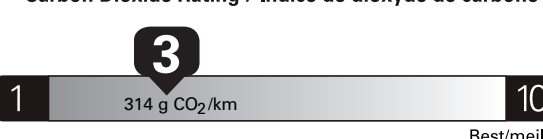

Carbon Dioxide Rating / Indice de dioxyde de carbone