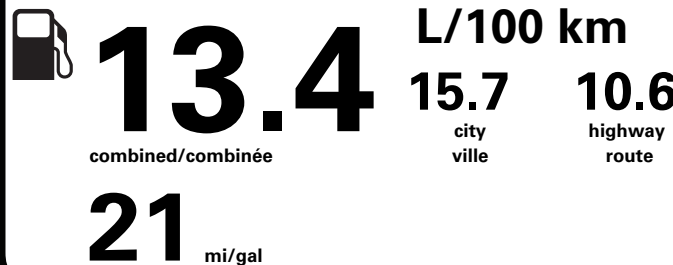

- 2026 MODEL YEAR
- FEDERAL EXCISE TAX
- .CNCTD BLT-IN NAV (1-YR INC)
- 255/40R19 W-RATED TIRE
- B&O SOUND SYSTEM,12 SPKR
- ANTI-THEFT PACKAGE
- WEDGE DECKLID SPOILER
- 3.55 RATIO LIMITED SLIP AXLE
- MINI SPARE WHEEL & TIRE
- CONN PKG:1YR INCL W/FORD APP
- 19X8.5 SHADOW SILVER-PTD ALUM SEAT BELT - BLACK
- ACTIVE VALVE EXHAUST
- FLR MATS FRT-CARPETED BLACK
- FRONT LICENSE PLATE BRACKET
- 50 STATE EMISSIONS

100.00

1,295.00

700.00

520.00

NO CHARGE

200.00

1,545.00

NO CHARGE

NO CHARGE

NO CHARGE

PRICE INFORMATION

BASE PRICE	$58,830.00
TOTAL OPTIONS/OTHER	7,360.00
TOTAL VEHICLE & OPTIONS/OTHER DESTINATION & DELIVERY	66,190.00

(MSRP)*

"THIS VEH. NOT INTENDED FOR SALE OR REGISTRATION IN US" RETAIL PRICES EXCLUDE GST/HST

SOLD TO/VENDU A Leggat Discovery Ford 850 Brant Street Burlington ON CAN L7R 2J5	B80 334	RAMP ONE/ TERMINAL UN CU51	DEALER NO./CONCESSIONNAIRE B80 334	TOTAL MSRP $68,485.00
SHIP TO (IF OTHER THAN SOLD TO) / EXPEDIER A (SI AUTRE QUE L'ACHETEUR)	RAMP TWO/ TERMINAL DEUX	FINAL ASSEMBLY PLANT/ USINE DE MONTAGE FLAT ROCK	* MANUFACTURER'S SUGGESTED RETAIL PRICE = MSRP * NOTE: THIS PRICE HAS BEEN DEVELOPED AS A GUIDE. DEALERS MAY SELL FOR LESS AND ARE NOT UNDER ANY OBLIGATION TO ACCEPT THIS SUGGESTED RETAIL PRICE.	
SHIP THROUGH/EXPEDIER VIA	METHOD OF TRANSP / MODE DE TRANSPORT CONVOY	ITEM #: B8-2621 O/T 2	TE201 N RE 2X 645 000854 05 20 26	

Gasoline Vehicle
Véhicule à essence

Fuel Consumption / Consommation de carburant

Annual fuel **COST**
for an annual distance of 20,000 km, and an average fuel price of $1.50 per litre

$ 4 020

Coût annuel en carburant

pour une distance annuelle de 20 000 km, et un prix moyen du carburant de 1,50 $ par litre

Subcompact cars range from /
Les voitures sous-compactes font
entre
2.6 - 19.2 L_e/100 km

L_e is gasoline litre equivalent
L_e signifie litre équivalent d'essence