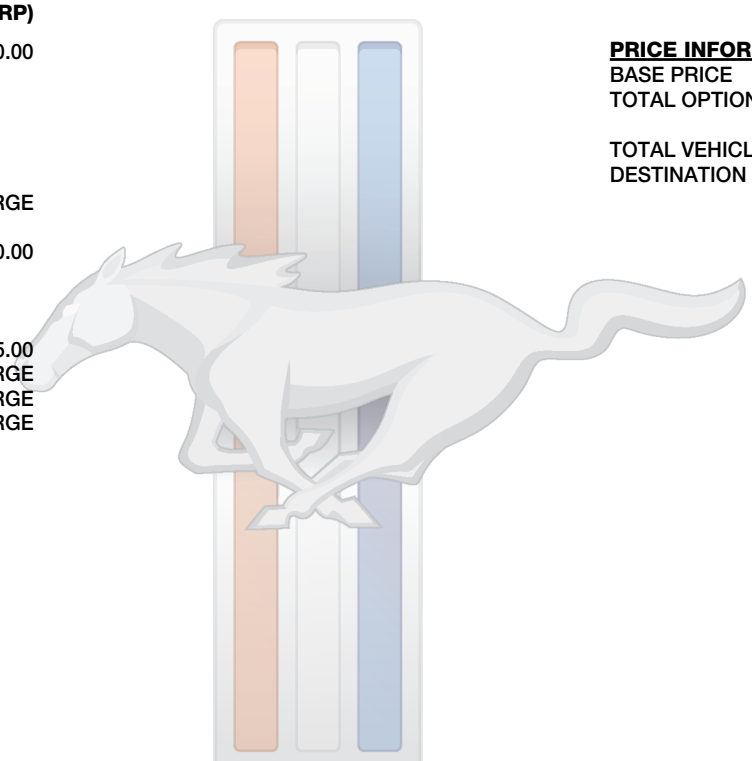

NO CHARGE

1,960.00

1,595.00

NO CHARGE

NO CHARGE

NO CHARGE

PRICE INFORMATION

BASE PRICE	\$46,560.00
TOTAL OPTIONS/OTHER	5,855.00
TOTAL VEHICLE & OPTIONS/OTHER	52,415.00
DESTINATION & DELIVERY	1,995.00

(MSRP)

TOTAL VEHICLE & OPTIONS/OTHER

52,415.00

DESTINATION & DELIVERY

1,995.00

TOTAL MSRP \$54,410.00

Scan The QR Code to get more details about this vehicle

SPECIAL ORDER