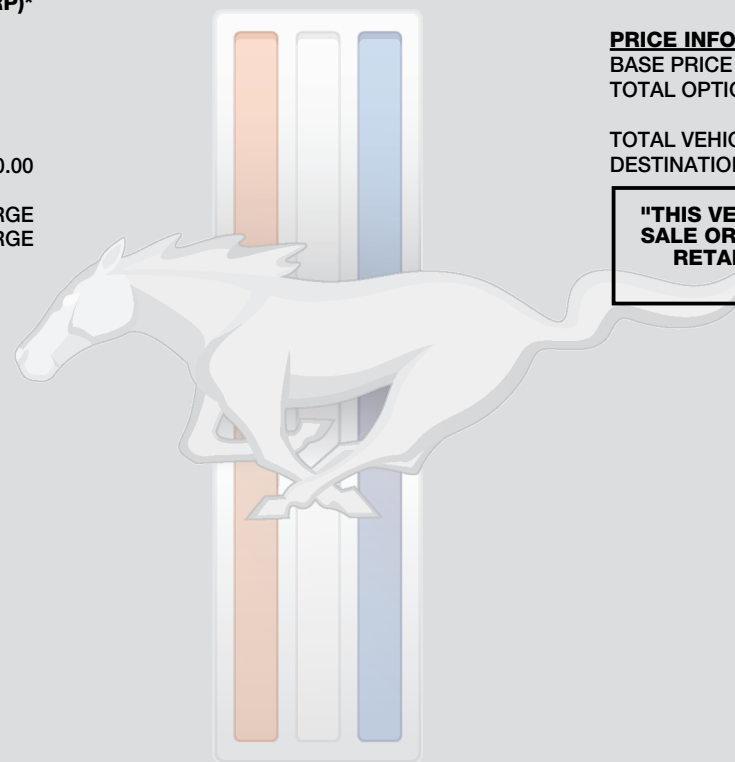

VEHICLE DESCRIPTION

MUSTANG

2019 GT COUPE
4-PASSENGER SPORTS CAR
5.0L 4V TI-VCT V8 ENGINE
6-SPEED MANUAL TRANS MT82

K5 155091

EXTERIOR
MAGNETIC METALLIC
INTERIOR
EBONY CLOTH SPORTS BUCKET

STANDARD EQUIPMENT

STANDARD EQUIPMENT INCLUDED AT NO EXTRA CHARGE IN THE BASE PRICE BELOW

EXTERIOR

- LED HEADLAMPS
- LED TAIL LIGHTS
- DAYTIME RUNNING LIGHTS
- FOG LAMPS
- EXHAUST, DUAL BRIGHT TIPS
- MIRRORS, DUAL POWER

INTERIOR

- AM/FM, MP3
- CONSOLE, W/ARMREST
- FLOOR MATS, FRONT
- ILLUMINATED ENTRY
- MIRROR, AUTODIMMING
- SEATS, CLOTH BUCKET
- SEAT, POWER DRVR W/LUMBAR
- SEAT, POWER PASSENGER
- STEER WHEEL, LTH W/CONTROLS
- SYNC VOICE ACTIVATED SYS

FUNCTIONAL

- A/C, MANUAL
- ADVANCETRAC CONTROL
- BRAKES, ANTI-LOCK
- BRAKES, POWER 4-WHL DISC
- ELEC PWR ASSIST STEERING
- INTELLIGENT ACCESS
- MYKEY
- REVERSE CAMERA SYSTEM

SAFETY/SECURITY

- AIRBAGS, DRIVER & PASS
- DRIVER SIDE AIR BAG
- FRONT PASS SIDE AIR BAG
- LATCH CHILD RESTRAINT SYS
- PERIMETER ALARM
- SECURILOCK ANTI-THEFT SYS
- SOS POST CRASH ALERT SYST
- TIRE PRESSURE MONITOR SYS

WARRANTY

- 3 YR/60,000 KM BASIC
- 5YEAR/100,000 KM POWERTRAIN
- ROADSIDE ASSISTANCE 24 HRS

INCLUDED ON THIS VEHICLE

(MSRP)*

EQUIPMENT GROUP 300A

OPTIONAL EQUIPMENT/OTHER

- 2019 MODEL YEAR
- FEDERAL EXCISE TAX 100.00
- REAR DECKLID SPOILER
- 3.55 RATIO LIMITED SLIP AXLE
- 50 STATE EMISSIONS

NO CHARGE
NO CHARGE

PRICE INFORMATION

BASE PRICE	$40,289.00
TOTAL OPTIONS/OTHER	100.00
TOTAL VEHICLE & OPTIONS/OTHER	40,389.00
DESTINATION & DELIVERY	1,750.00

"THIS VEH. NOT INTENDED FOR SALE OR REGISTRATION IN US" RETAIL PRICES EXCLUDE GST/HST

TOTAL MSRP $42,139.00

* MANUFACTURER'S SUGGESTED RETAIL PRICE = MSRP
* NOTE: THIS PRICE HAS BEEN DEVELOPED AS A GUIDE. DEALERS MAY SELL FOR LESS AND ARE NOT UNDER ANY OBLIGATION TO ACCEPT THIS SUGGESTED RETAIL PRICE.

RAMP ONE/
TERMINAL UN

CM51

RAMP TWO/
TERMINAL DEUX

FINAL ASSEMBLY PLANT/
USINE DE MONTAGE

FLAT ROCK

METHOD OF TRANSP/
MODE DE TRANSPORT

CONVOY

ITEM #: B8-M006 O/T 2

KB141 N REC2X 925 001853 02 14 19

Canada

ENERGUIDE

Gasoline Vehicle
Véhicule à essence