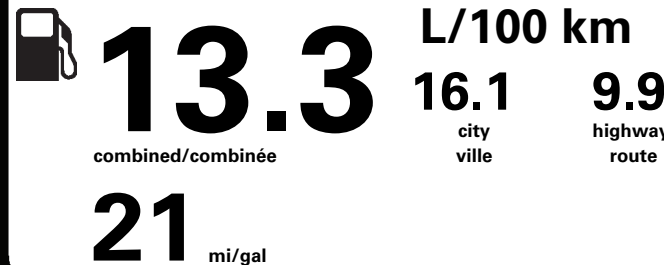

KB141 N REC2X 925 001853 02 14 19

Canada

ENERGUIDE

Gasoline Vehicle
Véhicule à essence

Fuel Consumption / Consommation de carburant

Annual fuel **COST**
for an annual distance of 20,000 km, and an average fuel price of \$1.02 per litre