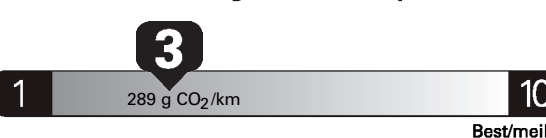

Carbon Dioxide Rating / Indice de dioxyde de carbone