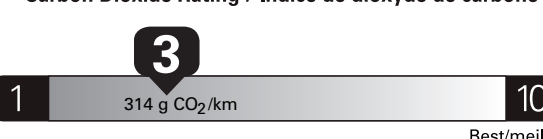

Carbon Dioxide Rating / Indice de dioxyde de carbone

Tailpipe emissions only / Émissions du tuyau d'échappement seulement