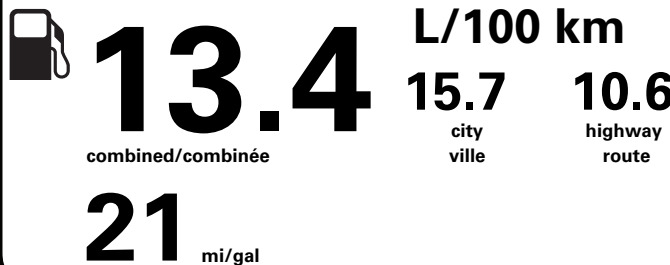

ENERGUIDE

Gasoline Vehicle
Véhicule à essence

Fuel Consumption / Consommation de carburant

Annual fuel COST
for an annual distance of 20,000 km, and an average fuel price of \$1.50 per litre

\$ 4 020

Coût annuel en carburant