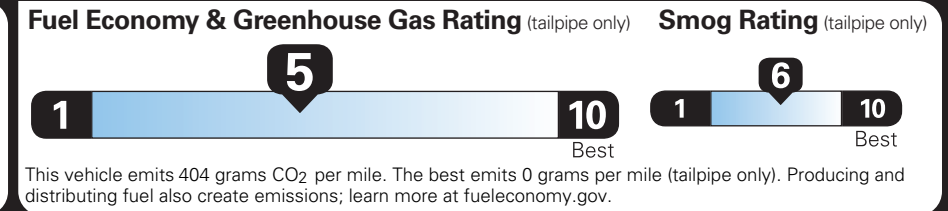

WARRANTY

- 4YR/50K MILE WARRANTY
- 4YR/50K PICKUPDELIVERY SVC
- 6YR/70K MI POWERTRAIN WARR

INCLUDED ON THIS VEHICLE

EQUIPMENT GROUP 200A

OPTIONAL EQUIPMENT/OTHER

- 2023 MODEL YEAR
- PRISTINE WHITE MET 3C 750.00
- P245/60R18 A/S BSW TIRES
- 18" PRM PNT/BRT MCH ALUM WHL
- 50 STATE EMISSIONS NO CHARGE
- 18" MINI SPARE WHEEL W/TIRE 150.00
- ROOF RACK SIDE RAILS-SATIN 195.00

(MSRP)

PRICE INFORMATION

BASE PRICE	$53,535.00
TOTAL OPTIONS/OTHER	1,095.00
TOTAL VEHICLE & OPTIONS/OTHER	54,630.00
DESTINATION & DELIVERY	1,395.00

(MSRP)

RAMP ONE	RA28
RAMP TWO	RAIL
ITEM #:	67-Z900 O/T 2

TOTAL MSRP $56,025.00

LINCOLN AUTOMOTIVE FINANCIAL SERVICES
Whether you decide to lease or finance your vehicle, you'll find the choices that are right for you. See your Lincoln Dealer for details or visit www.lincolnafs.com.

This label is affixed pursuant to the Federal Automobile Information Disclosure Act. Gasoline, License, and Title Fees, State and Local taxes are not included. Dealer installed options or accessories are not included unless listed above.

PL271 N RD 2X 330 000092 11 27 23

EPA DOT Fuel Economy and Environment

Gasoline Vehicle

Fuel Economy

22 MPG
combined city/hwy

20 city
25 highway

4.5 gallons per 100 miles

Small SUVs range from 14 to 129 MPG. The best vehicle rates 132 MPGe.

You spend $2,000 more in fuel costs over 5 years compared to the average new vehicle.

Annual fuel cost $2,000

Actual results will vary for many reasons, including driving conditions and how you drive and maintain your vehicle. The average new vehicle gets 28 MPG and costs $8,000 to fuel over 5 years. Cost estimates are based on 15,000 miles per year at $2.95 per gallon. MPGe is miles per gasoline gallon equivalent. Vehicle emissions are a significant cause of climate change and smog.

fuelconomy.gov

Calculate personalized estimates and compare vehicles

GOVERNMENT 5-STAR SAFETY RATINGS

Overall Vehicle Score ★★★★★
Based on the combined ratings of frontal, side and rollover. Should ONLY be compared to other vehicles of similar size and weight.

Frontal Crash Driver ★★★★★ Passenger ★★★★★
Based on the risk of injury in a frontal impact. Should ONLY be compared to other vehicles of similar size and weight.

Side Crash Front seat ★★★★★ Rear seat ★★★★★
Based on the risk of injury in a side impact.

Rollover ★★★★★
Based on the risk of rollover in a single-vehicle crash.

Star ratings range from 1 to 5 stars (★★★★★), with 5 being the highest. Source: National Highway Traffic Safety Administration (NHTSA). www.safercar.gov or 1-888-327-4236