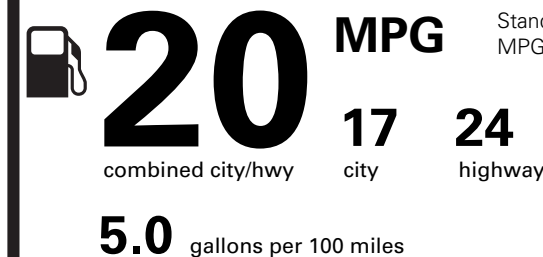

FUNCTIONAL

- 360 DEGREE CAMERA
- CABIN PARTICULATE AND ODOR FILTER
- INTELL ACCESS W/PUSH START
- LANE-KEEPING SYSTEM
- LINCOLN CONNECT™- 4G MODEM WITH WIFI CAPABILITY
- LINCOLN DRIVE MODES
- PIANO KEY SHIFTER
- RAIN-SENSING WIPERS
- REMOTE START
- REVEL® AUDIO W/14-SPKRS
- SECURICODE™ KEYLESS KEYPAD
- SYNC3® W/ VOICE ACT NAV
- WIRELESS CHARGING PAD

SAFETY/SECURITY

- ADVANCETRAC™ WITH RSC®
- AIRBAGS - SAFETY CANOPY®
- AIRBAGS-DRVR&PASS KNEE
- AIRBAGS-DUAL-STAGE FRONT
- AUTO HIGH BEAMS
- PERIMETER ALARM
- PERSONAL SAFETY SYSTEM™
- PRE-COLLISION ASSIST W/AEB
- TIRE PRESSURE MONITOR SYS

WARRANTY

- 4YR/50K MILE WARRANTY
- 4YR/50K PICKUPDELIVERY SVC
- 6YR/70K MI POWERTRAIN WARR

INCLUDED ON THIS VEHICLE

(MSRP)

EQUIPMENT GROUP 200A

OPTIONAL EQUIPMENT/OTHER

2024 MODEL YEAR	
FLIGHT BLUE MET CC	750.00
.20" UBMA W/MAGNETIC PNTD PKTS	
.P255/55R20 A/S TIRES	
FLOOR LINERS,FRONT & 2ND ROW	200.00
50 STATE EMISSIONS	NO CHARGE
LINCOLN CO-PILOT360 1.5 PLUS	2,500.00
.ACTIVE PARK ASSIST 2.0	
.REVERSE BRAKE ASSIST	
.INTEL ADAPT CRUISE CONTROL	
2ND ROW BENCH PWR TIP-SLIDE	NO CHARGE
FRONT LICENSE PLATE BRACKET	NO CHARGE

PRICE INFORMATION

BASE PRICE	$61,535.00
TOTAL OPTIONS/OTHER	3,450.00
TOTAL VEHICLE & OPTIONS/OTHER	64,985.00
DESTINATION & DELIVERY	1,395.00

EPA DOT Fuel Economy and Environment

Gasoline Vehicle

Fuel Economy

Standard SUVs range from 13 to 102 MPG. The best vehicle rates 140 MPGe.

You spend **$3,750**

more in fuel costs over 5 years compared to the average new vehicle.

Annual fuel cost **$2,700**