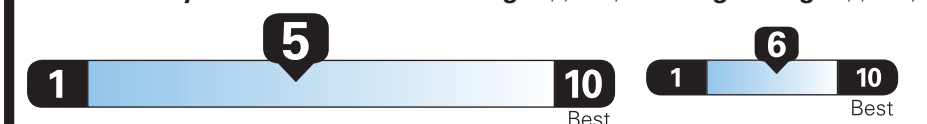

SAFETY/SECURITY

- ADVANCETRAC™ WITH RSC®
- AIRBAG-DRIVER/PASS KNEE
- AIRBAGS - DUAL STAGE FRONT
- AIRBAGS - FRONT SEAT MOUNTED SIDE IMPACT
- AIRBAGS - SAFETY CANOPY®
- INDIV TIRE PRESS MONIT SYS
- LATCH CHILD SAFETY SYSTEM
- PERSONAL SAFETY SYSTEM™
- SECURILOCK® ANTI-THEFT SYS
- SOS POST-CRASH ALERT SYS™

WARRANTY

- 3YR/36,000 BUMPER / BUMPER
- 5YR/60,000 POWERTRAIN
- 5YR/60,000 ROADSIDE ASSIST

INCLUDED ON THIS VEHICLE

(MSRP)

EQUIPMENT GROUP 201A

OPTIONAL EQUIPMENT/OTHER

2024 MODEL YEAR	
BURGUNDY VELVET MET TINT CC	495.00
.18" SPLT-SPK SLVR PTD ALUM WH	
245/60R18 A/S BSW TIRES	
50 STATE EMISSIONS	NO CHARGE
MINI SPARE WHL/TIRE	100.00

PRICE INFORMATION

BASE PRICE	$39,565.00
TOTAL OPTIONS/OTHER	595.00
TOTAL VEHICLE & OPTIONS/OTHER	40,160.00
DESTINATION & DELIVERY	1,495.00

EPA DOT Fuel Economy and Environment

Gasoline Vehicle

Fuel Economy

23 MPG
combined city/hwy

21 city

28 highway

4.3 gallons per 100 miles

Small SUVs range from 14 to 123 MPG. The best vehicle rates 140 MPGe.

You spend **$2,000**

more in fuel costs over 5 years compared to the average new vehicle.

Annual fuel cost **$2,350**

Fuel Economy & Greenhouse Gas Rating (tailpipe only) Smog Rating (tailpipe only)

This vehicle emits 380 grams CO₂ per mile. The best emits 0 grams per mile (tailpipe only). Producing and distributing fuel also create emissions; learn more at fueleconomy.gov.

Actual results will vary for many reasons, including driving conditions and how you drive and maintain your vehicle. The average new vehicle gets 28 MPG and costs $9,750 to fuel over 5 years. Cost estimates are based on 15,000 miles per year at $3.60 per gallon. MPGe is miles per gasoline gallon equivalent. Vehicle emissions are a significant cause of climate change and smog.

fueleconomy.gov

Calculate personalized estimates and compare vehicles

GOVERNMENT 5-STAR SAFETY RATINGS

Overall Vehicle Score ★★★★★

Based on the combined ratings of frontal, side and rollover. Should ONLY be compared to other vehicles of similar size and weight.

Frontal Crash Driver Passenger ★★★★★

Based on the risk of injury in a frontal impact. Should ONLY be compared to other vehicles of similar size and weight.

Side Crash Front seat Rear seat ★★★★★

Based on the risk of injury in a side impact.

Rollover ★★★★★

Based on the risk of rollover in a single-vehicle crash.

Star ratings range from 1 to 5 stars (★★★★★), with 5 being the highest.

Source: National Highway Traffic Safety Administration (NHTSA).

www.safercar.gov or 1-888-327-4236

2FMPK4J94RBA11832

WARNING: Operating, servicing and maintaining a passenger vehicle, pickup truck, van, or off-road vehicle can expose you to chemicals including engine exhaust, carbon monoxide, phthalates, and lead, which are known to the State of California to cause cancer and birth defects or other reproductive harm. To minimize exposure, avoid breathing exhaust, do not idle the engine except as necessary, service your vehicle in a well-ventilated area and wear gloves or wash your hands frequently when servicing your vehicle. For more information go to www.P65Warnings.ca.gov/passenger-vehicle.

SCAN OR TEXT 2FRBA11832 TO 48028

Msg & Data rates may apply. Text HELP for help

www.ford.com/help/privacy-terms/

RAMP ONE	
CS60	
RAMP TWO	
CONVOY	
ITEM #:	16-G256 O/T 2

TOTAL MSRP $41,655.00

Whether you decide to lease or finance your vehicle, you'll find the choices that are right for you. See your dealer for details or visit www.ford.com/finance.

PH141 N RB 2X 415 000288 08 14 23

This label is affixed pursuant to the Federal Automobile Information Disclosure Act. Gasoline, License, and Title Fees, State and Local taxes are not included. Dealer installed options or accessories are not included unless listed above.