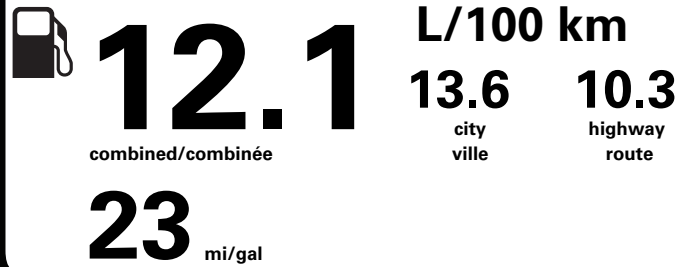

(MSRP)*

4,050.00

PRICE INFORMATION

BASE PRICE	$74,950.00
TOTAL OPTIONS/OTHER	12,985.00
TOTAL VEHICLE & OPTIONS/OTHER	87,935.00
DESTINATION & DELIVERY	2,295.00

(MSRP)*

"THIS VEH. NOT INTENDED FOR SALE OR REGISTRATION IN US" RETAIL PRICES EXCLUDE GST/HST

TOTAL MSRP $90,230.00

* MANUFACTURER'S SUGGESTED RETAIL PRICE = MSRP

* NOTE: THIS PRICE HAS BEEN DEVELOPED AS A GUIDE. DEALERS MAY SELL FOR LESS AND ARE NOT UNDER ANY OBLIGATION TO ACCEPT THIS SUGGESTED RETAIL PRICE.

RAMP ONE/
TERMINAL UN

CA8B

RAMP TWO/
TERMINAL DEUX

FINAL ASSEMBLY PLANT/
USINE DE MONTAGE

DEARBORN

METHOD OF TRANSP /
MODE DE TRANSPORT

CONVOY

ITEM #: **A7-A763 O/T 2**

PF141 N RE 2X 340 001089 06 14 23

Gasoline Vehicle
Véhicule à essence

Fuel Consumption / Consommation de carburant

Annual fuel **COST**
for an annual distance of 20,000 km, and an average fuel price of $1.25 per litre

$ 3 025

Coût annuel en carburant

pour une distance annuelle de 20 000 km, et un prix moyen du carburant de 1,25 $ par litre

Standard pickup trucks range from /
Les camionnettes ordinaires font entre
8.9 - 19.8 L_e/100 km

L_e is gasoline litre equivalent
L_e signifie litre équivalent d'essence

Carbon Dioxide Rating / Indice de dioxyde de carbone

Tailpipe emissions only / Émissions du tuyau d'échappement seulement

Smog Rating / Indice de Smog

Estimates are based on Government of Canada approved criteria and testing methods. Vehicle's actual fuel consumption will vary.

Estimations établies selon des méthodes d'essai et des critères approuvés par le gouvernement du Canada. La consommation de carburant réelle du véhicule variera.

For more information visit

vehicles.nrcan.gc.ca

Pour plus d'information visitez

vehicules.nrcan.gc.ca

U.S. GOVERNMENT SAFETY RATINGS
COTES DE SÉCURITÉ DU GOUVERNEMENT AMÉRICAIN

Overall Vehicle Score /
Cote globale du véhicule **★★★★★**

Frontal Crash / Collision frontale
Driver / Conducteur **★★★★★**
Passenger / Passager **★★★★★**

Side Crash / Collision latérale
Front seat / Siège avant **★★★★★**
Rear seat / Siège arrière **★★★★★**

Rollover / Capotage **★★★★**

Star ratings range from 1 to 5 stars (*****), with 5 being the highest.
Les cotes varient de 1 à 5 étoiles (*****), 5 étant la cote la plus élevée.

Source: U.S. National Highway Traffic Safety Administration
For more information / Pour de plus amples renseignements
www.safercar.gov

1FTFW1E85PFC18665

FordPass Connect™

Download the FordPass™ app* and you can:

Access Vehicle Control Features

- Remotely start, lock and unlock your vehicle.
- Locate your vehicle and check approximate fuel range.
- Receive vehicle health alerts.

Activate 4G LTE Wi-Fi Hotspot

- New vehicles include a 3-month or 3GB data (whichever comes first) Wi-Fi trial.
- Connect up to ten Wi-Fi-equipped devices.

The FordPass Connect™ modem is active and sending vehicle data (e.g., diagnostics) to Ford. See in-vehicle Settings for connectivity options.

Scan code not operational at this time

FOR PLANT USE ONLY

FORD PROTECT
Continued Service Plan

Insist on Ford Protect! The only extended service plan fully backed by Ford and honored at every Ford dealership in the US and Canada. See your Ford dealer for additional details, or visit www.ford.ca for more information.

Personalize your vehicle with Ford Custom Accessories. Genuine Ford Accessories are engineered for your vehicle and can be included under the Ford New Vehicle Limited Warranty. Certain conditions, limitations and exclusions apply. See your Dealer for details.