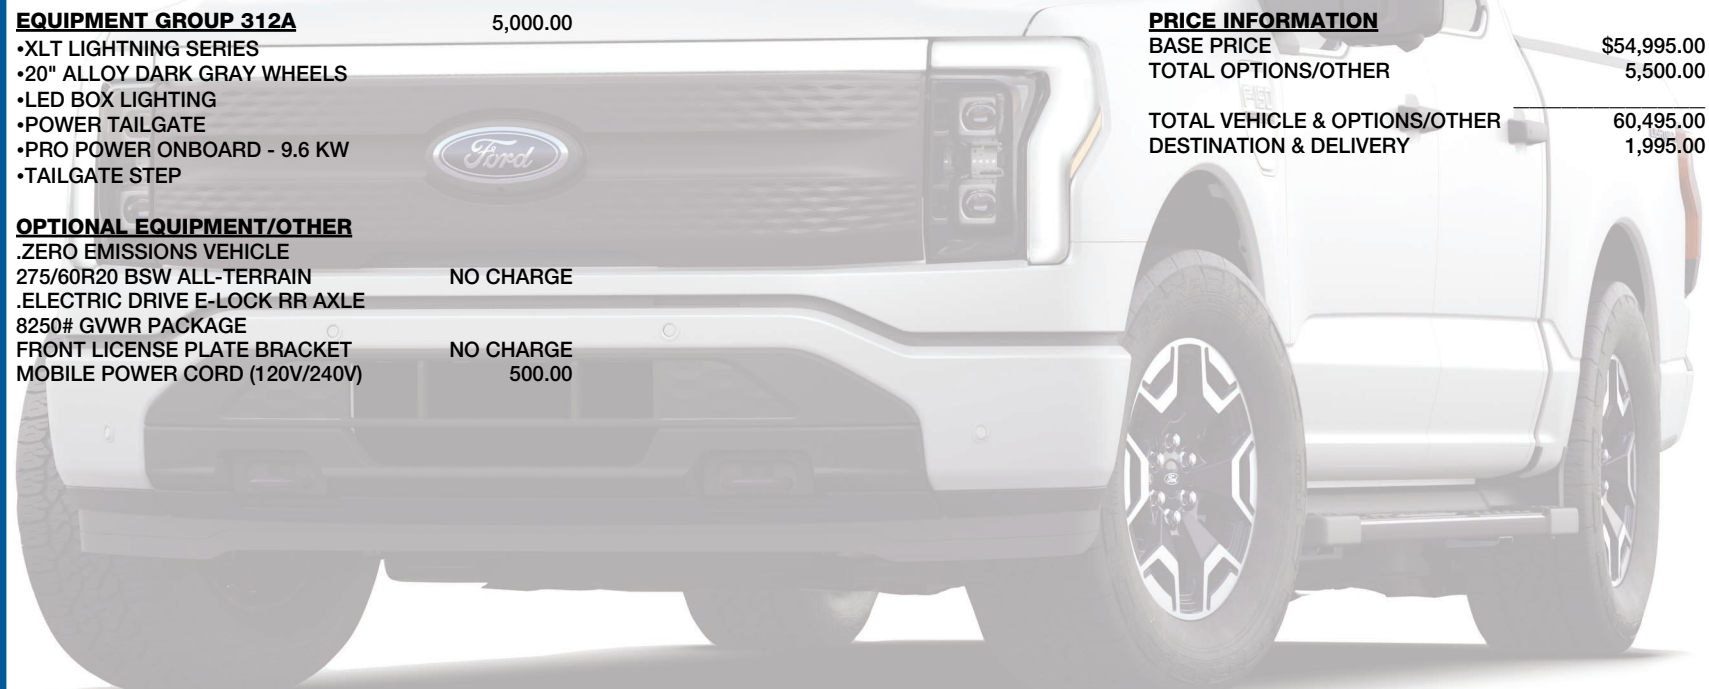

INCLUDED ON THIS VEHICLE

(MSRP)

EQUIPMENT GROUP 312A

5,000.00

- XLT LIGHTNING SERIES
- 20" ALLOY DARK GRAY WHEELS
- LED BOX LIGHTING
- POWER TAILGATE
- PRO POWER ONBOARD - 9.6 KW
- TAILGATE STEP

PRICE INFORMATION

BASE PRICE	\$54,995.00
TOTAL OPTIONS/OTHER	5,500.00
TOTAL VEHICLE & OPTIONS/OTHER	60,495.00
DESTINATION & DELIVERY	1,995.00

OPTIONAL EQUIPMENT/OTHER

.ZERO EMISSIONS VEHICLE	NO CHARGE
275/60R20 BSW ALL-TERRAIN	NO CHARGE
.ELECTRIC DRIVE E-LOCK RR AXLE	NO CHARGE
8250# GVWR PACKAGE	NO CHARGE
FRONT LICENSE PLATE BRACKET	NO CHARGE
MOBILE POWER CORD (120V/240V)	500.00