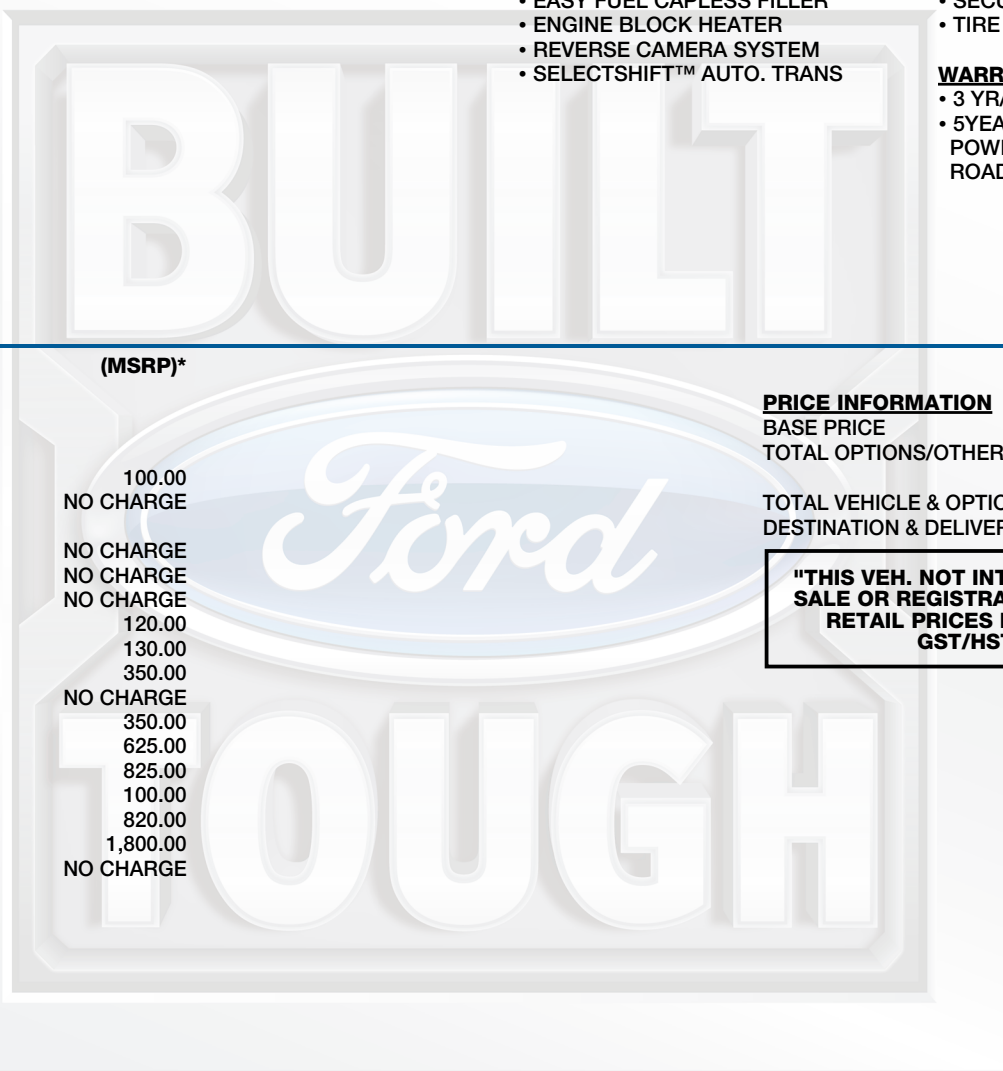

ford.ca

VEHICLE DESCRIPTION

TRANSIT

2024 350 MR PASS XL AWD
XL TRIM
3.5L PFDI V6
10-SPEED TRANSMISSION

RK A50501

EXTERIOR
OXFORD WHITE
INTERIOR
DARK PALAZZO GREY CLOTH

STANDARD EQUIPMENT

STANDARD EQUIPMENT INCLUDED AT NO EXTRA CHARGE IN THE BASE PRICE BELOW

EXTERIOR

- DAYTIME RUNNING LIGHTS
- WIPERS, VARIABLE INTERVAL

INTERIOR

- LAMPS, DOME/REAR CARGO
- POWER POINTS

FUNCTIONAL

- A/C, MANUAL FRONT
- ABS, POWER 4-WHEEL DISC
- EASY FUEL CAPLESS FILLER
- ENGINE BLOCK HEATER
- REVERSE CAMERA SYSTEM
- SELECTSHIFT™ AUTO. TRANS

SAFETY/SECURITY

- ADVANCETRAC™/ROLL STABILITY CONTROL
- SECURILOCK ANTI-THEFT SYS
- TIRE PRESSURE MONITOR SYS

WARRANTY

- 3 YR/60,000 KM BASIC
- 5YEAR/100,000 KM POWERTRAIN
- ROADSIDE ASSISTANCE 24 HRS

INCLUDED ON THIS VEHICLE

(MSRP)*

OPTIONAL EQUIPMENT/OTHER

- 2024 MODEL YEAR
- FEDERAL EXCISE TAX
- OXFORD WHITE
- PREFERRED EQUIPMENT PKG.301A
- 3.73 LIMITED SLIP AXLE
- 9550# GVWR PACKAGE
- 50 STATE EMISSIONS
- KEYLESS ENTRY PAD
- FRONT FOG LAMPS
- RADIO - SYNC3, 4" SCN
- DUAL BATTERIES (70 AMP-HR)
- EXTENDED FUEL TANK (117 L)
- REMOTE START
- EXTND LENGTH RUNNING BOARDS
- 2 ADDITIONAL KEYS
- PRIVACY GLASS
- 15-PASSENGER SEATS
- E-85 FLEX FUEL CAPABLE

- 100.00
- NO CHARGE
- NO CHARGE
- NO CHARGE
- NO CHARGE
- NO CHARGE
- NO CHARGE
- 120.00
- 130.00
- 350.00
- NO CHARGE
- 350.00
- 625.00
- 825.00
- 100.00
- 820.00
- 1,800.00
- NO CHARGE

PRICE INFORMATION

BASE PRICE	$73,095.00
TOTAL OPTIONS/OTHER	5,220.00
TOTAL VEHICLE & OPTIONS/OTHER	78,315.00
DESTINATION & DELIVERY	2,995.00

"THIS VEH. NOT INTENDED FOR SALE OR REGISTRATION IN US" RETAIL PRICES EXCLUDE GST/HST

(MSRP)*

Ask your dealer for the FUEL CONSUMPTION GUIDE or CALL 1-800-387-2000

L/100km NOT APPLICABLE / L/100km NON APPLICABLE

Canada

Demandez le GUIDE DE CONSOMMATION DE CARBURANT à votre concessionnaire ou composez le 1-800-387-2000

**U.S. GOVERNMENT SAFETY RATINGS
COTES DE SÉCURITÉ DU GOUVERNEMENT AMÉRICAIN**

Overall Vehicle Score / Cote globale du véhicule		Not Rated / Non coté
Frontal Crash / Collision frontale	Driver / Conducteur Passenger / Passager	★ ★ ★ ★
Side Crash / Collision latérale	Front seat / Siège avant Rear seat / Siège arrière	★ ★ ★ ★ ★
Rollover / Capotage		Not Rated / Non coté

Star ratings range from 1 to 5 stars (*****), with 5 being the highest. Les cotes varient de 1 à 5 étoiles (*****), 5 étant la cote la plus élevée.

Source: U.S. National Highway Traffic Safety Administration
For more information / Pour de plus amples renseignements
www.safercar.gov

FordPass Connect™

1. Download the FordPass™ app* and you can:
2. **Access Vehicle Control Features**
     - Remotely start, lock and unlock your vehicle.
     - Locate your vehicle and check approximate fuel range.
     - Receive vehicle health alerts.
   - **Activate 4G LTE Wi-Fi Hotspot**
     - New vehicles include a 3-month or 3GB data (whichever comes first) Wi-Fi trial.
     - Connect up to ten Wi-Fi-equipped devices.

Ask your sales consultant for more details.

Scan code not operational at this time

FOR PLANT USE ONLY

RAMP ONE/ TERMINAL UN		TOTAL MSRP $81,310.00
CM8G		
RAMP TWO/ TERMINAL DEUX	FINAL ASSEMBLY PLANT/ USINE DE MONTAGE	* MANUFACTURER'S SUGGESTED RETAIL PRICE = MSRP * NOTE: THIS PRICE HAS BEEN DEVELOPED AS A GUIDE. DEALERS MAY SELL FOR LESS AND ARE NOT UNDER ANY OBLIGATION TO ACCEPT THIS SUGGESTED RETAIL PRICE.
	KANSAS CITY	
METHOD OF TRANSP/ MODE DE TRANSPORT	ITEM #: B6-4003 O/T 2	
CONVOY	RD052 N RE 2X 435 000073 04 05 24	

1FBAX9C81RKA50501

Ford FORD PROTECT
Insist on Ford Protect! The only extended service plan fully backed by Ford and honored at every Ford dealership in the US and Canada. See your Ford dealer for additional details, or visit www.ford.ca for more information.