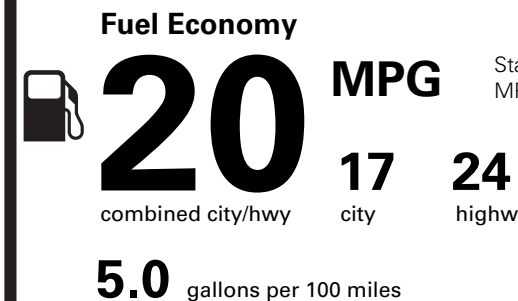

SAFETY/SECURITY

- ADVANCETRAC™ WITH RSC®
- AIRBAGS - SAFETY CANOPY®
- AIRBAGS-DRVR&PASS KNEE
- AIRBAGS-DUAL-STAGE FRONT
- AUTO HIGH BEAMS
- PERIMETER ALARM
- PERSONAL SAFETY SYSTEM™
- PRE-COLLISION ASSIST W/AEB
- TIRE PRESSURE MONITOR SYS

WARRANTY

- 4YR/50K MILE WARRANTY
- 4YR/50K PICKUPDELIVERY SVC
- 6YR/70K MI POWERTRAIN WARR

INCLUDED ON THIS VEHICLE

(MSRP)

EQUIPMENT GROUP 201A

5,450.00

- •ELEMENTS PACKAGE PLUS
- •HEATED STEERING WHEEL
- •AUTO AIR REFRESH
- •HTD/VNT DRV/PASS/2R O/B STS
- •HEATED VISIOBLADE WIPERS
- •LINCOLN CO-PILOT360 1.5 PLUS
- •ACTIVE PARK ASSIST 2.0
- •REVERSE BRAKE ASSIST
- •INTEL ADAPT CRUISE CONTROL
- •PHONE AS A KEY

OPTIONAL EQUIPMENT/OTHER

- 2024 MODEL YEAR PRISTINE WHITE MET 3C .20" UBMA W/MAGNETIC PNTD PKTS .P255/55R20 A/S TIRES 50 STATE EMISSIONS LUXURY PACKAGE 750.00
- REAR DOOR SUNSHADES .PERF POS 30-WAY ACT MOT SEATS .REVEL ULTIMA 3D AUDIO-28SPK 3,300.00
- FRONT LICENSE PLATE BRACKET NO CHARGE

PRICE INFORMATION

BASE PRICE	$61,535.00
TOTAL OPTIONS/OTHER	9,500.00
TOTAL VEHICLE & OPTIONS/OTHER	71,035.00
DESTINATION & DELIVERY	1,395.00

(MSRP)

EPA DOT Fuel Economy and Environment

Gasoline Vehicle

Standard SUVs range from 13 to 102 MPG. The best vehicle rates 140 MPGe.

You spend $3,750

more in fuel costs over 5 years compared to the average new vehicle.

Annual fuel cost $2,700