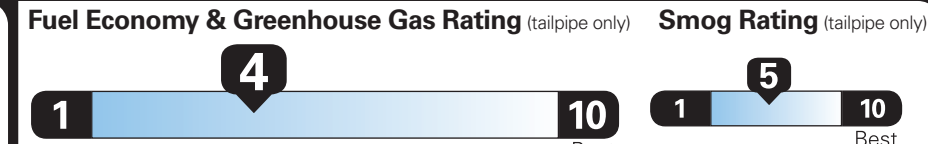

This vehicle emits 451 grams CO₂ per mile. The best emits 0 grams per mile (tailpipe only). Producing and distributing fuel also create emissions; learn more at fueleconomy.gov.

Actual results will vary for many reasons, including driving conditions and how you drive and maintain your vehicle. The average new vehicle gets 28 MPG and costs $9,750 to fuel over 5 years. Cost estimates are based on 15,000 miles per year at $3.60 per gallon. MPGe is miles per gasoline gallon equivalent. Vehicle emissions are a significant cause of climate change and smog.

fueleconomy.gov

Calculate personalized estimates and compare vehicles

Smartphone QR Code™

GOVERNMENT 5-STAR SAFETY RATINGS

Overall Vehicle Score ★★★★★

Based on the combined ratings of frontal, side and rollover. Should ONLY be compared to other vehicles of similar size and weight.

Frontal Crash Driver Passenger ★★★★★

Based on the risk of injury in a frontal impact. Should ONLY be compared to other vehicles of similar size and weight.

Side Crash Front seat Rear seat ★★★★★

Based on the risk of injury in a side impact.

Rollover Not Rated

Based on the risk of rollover in a single-vehicle crash.

Star ratings range from 1 to 5 stars (★★★★★), with 5 being the highest. Source: National Highway Traffic Safety Administration (NHTSA). www.safercar.gov or 1-888-327-4236

THE LINCOLN WAY™ APP

Your Dashboard of Services & Features

1. Download the Lincoln Way app* and you can:
2. Remotely start, lock and unlock your vehicle
   - Locate your vehicle and check approximate fuel range
   - Receive vehicle health alerts

The Lincoln Connect™ modem is active and sending vehicle data (e.g., diagnostics) to Lincoln. See in-vehicle Settings for connectivity options.

Lincoln Protect™

Insist on Lincoln Protect! The only extended service plan fully backed by Lincoln and honored at every Lincoln dealership in the U.S., Canada and Mexico. See your Lincoln dealer or visit www.LincolnOwner.com

5LM5J7XC0RGL04132

WARNING: Operating, servicing and maintaining a passenger vehicle, pickup truck, van, or off-road vehicle can expose you to chemicals including engine exhaust, carbon monoxide, phthalates, and lead, which are known to the State of California to cause cancer and birth defects or other reproductive harm. To minimize exposure, avoid breathing exhaust, do not idle the engine except as necessary, service your vehicle in a well-ventilated area and wear gloves or wash your hands frequently when servicing your vehicle. For more information go to www.P65Warnings.ca.gov/passenger-vehicle.

SCAN OR TEXT 5LRGL04132 TO 59173

Msg & Data rates may apply. Text HELP for help

www.lincoln.com/help/privacy-terms/

RAMP ONE	CA37	CONVOY
RAMP TWO	ITEM #: 63-7168 O/T 2	

TOTAL MSRP $72,430.00

LINCOLN AUTOMOTIVE FINANCIAL SERVICES

Whether you decide to lease or finance your vehicle, you'll find the choices that are right for you. See your Lincoln Dealer for details or visit www.lincolnafs.com.