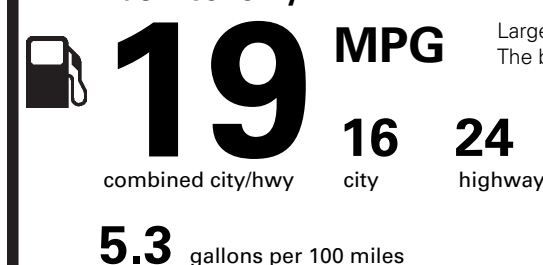

WARRANTY

- 4YR/50K MILE WARRANTY
- 4YR/50K PICKUPDELIVERY SVC
- 6YR/70K MI POWERTRAIN WARR

INCLUDED ON THIS VEHICLE

EQUIPMENT GROUP 300A

OPTIONAL EQUIPMENT/OTHER

TWIN-TURBO 3.0L V6 ENGINE	3,265.00
LUXURY PACKAGE	4,750.00
.245/40R20 A/S	
.PREMIUM LED HEADLAMPS	NO CHARGE
.SINGLE SLOT CD PLAYER	NO CHARGE
.20" POL ALUM WHL W/DK TARNISH	
.REVEL ULTIMA AUDIO 19 SPEAKER	
HEATED REAR SEATS	NO CHARGE
3.39 AXLE RATIO	NO CHARGE
30-WAY ACTIVE MOTION SEATS	1,500.00
CARGO NET	NO CHARGE
FLR LINERS ALL WEATHER	170.00
FRONT LICENSE PLATE BRACKET	NO CHARGE

(MSRP)

PRICE INFORMATION

BASE PRICE	$61,870.00
TOTAL OPTIONS/OTHER	9,685.00
TOTAL VEHICLE & OPTIONS/OTHER	71,555.00
DESTINATION & DELIVERY	995.00

(MSRP)

RAMP ONE	RA2K	
RAMP TWO	RAIL	
	ITEM #:	43-T032 O/T 2
This label is affixed pursuant to the Federal Automobile Information Disclosure Act. Gasoline, License, and Title Fees, State and Local taxes are not included. Dealer installed options or accessories are not included unless listed above.		

TOTAL MSRP $72,550.00

LINCOLN AUTOMOTIVE FINANCIAL SERVICES
Whether you decide to lease or finance your vehicle, you'll find the choices that are right for you. See your Lincoln Dealer for details or visit www.lincolnafs.com.

KM051 N RD 2X 015 000885 12 05 19

EPA DOT Fuel Economy and Environment

Gasoline Vehicle

Fuel Economy

Large Cars range from 14 to 103 MPG. The best vehicle rates 136 MPGe.

You spend $3,250

more in fuel costs over 5 years compared to the average new vehicle.

Annual fuel cost $2,150